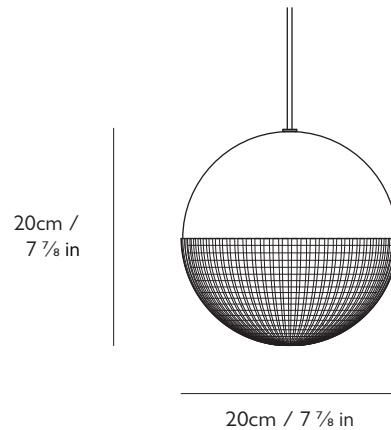

LEE BROOM

LITTLE LENS FLAIR PENDANT LIGHT

PRODUCT DETAILS

Name

Little Lens Flair Pendant Light

Finish & Product Code	110-130v	220-240v
Matte Black ●	LLF0111	LLF0011
Brushed Brass ●	LLF0110	LLF0010

Materials

Steel, transparent polycarbonate

Illumination 110-130v

4.5w, 2700k, 300 lumen

Bulb: E26, 4.5w LED, 350 lumen, 15k hrs (1x supplied), CRI 80

Illumination 220-240v

5w, 2700k, 380 lumen

Bulb: E27, 5w LED, 470 lumen, 15k hrs (1x supplied), CRI 80

H 20cm x Dia 20cm / H 7 7/8 in x Dia 7 7/8 in

Suspension

Length: 300cm / 118 1/8 in

Adjustable cord

Black or gold fabric outer

Ceiling plate / Canopy

H 3cm x Dia 12cm / H 1 1/8 in x Dia 4 3/4 in

Round steel in matching matte black or brushed brass finish