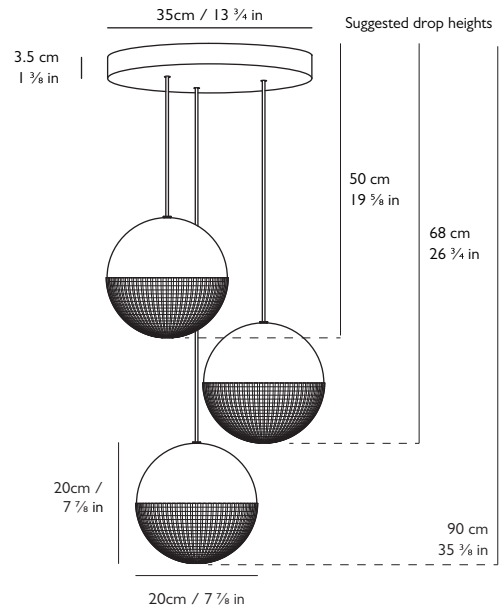

LEE BROOM

LITTLE LENS FLAIR CHANDELIER 3 PIECE

PRODUCT DETAILS

Name

Little Lens Flair Chandelier 3 Piece

| Finish & Product Code | 110-130v | 220-240v |
|-----------------------|----------|----------|
| Matte Black ● | LLF0131 | LLF0031 |
| Brushed Brass ● | LLF0130 | LLF0030 |

Materials

Steel, transparent polycarbonate

Illumination 110-130v

13.5w, 2700k, 900 lumen

Bulb: E26, 4.5w LED, 350 lumen, 15k hrs (1x supplied), CRI 80

Illumination 220-240v

15w, 2700k, 1140 lumen

Bulb: E27, 5w LED, 470 lumen, 15k hrs (1x supplied), CRI 80

3 x H 20cm x Dia 20cm / H 7 7/8 in x Dia 7 7/8 in

Suspension

Length: 3 x 300cm / 78 3/4 in

Black or gold fabric outer

Ceiling Plate / Canopy

H 3.5cm x Dia 35cm / H 1 3/8 in x Dia 13 3/4 in

Round steel matching matte black or brushed brass finish