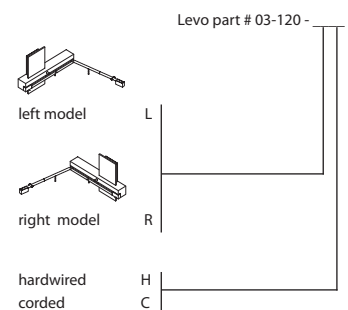

Levo

bedside wall sconce/reading lamp hybrid with USB charger

Dimensions - 10" x 16" - 3.25" deep
 Solid wood (CM-001), aluminum (CM-006), frosted polymer (CM-024)(CM-052)
 Product weight - 3 lbs
 Static sconce light + swing arm w/ rotating head light
 Energy efficient LED light sources
 Light output -
 Static sconce source - 565 lumens
 Swing arm source - 160 lumens
 Light color -
 Static sconce source - 2700 K - 90+ CRI
 Swing arm source - 2700 K - 90+ CRI
 Power usage - 20W total (10W USB charger)
 USB charge current - 2A
 Fully dimmable static sconce light with automatic ON/OFF swing arm light source
 Input voltage - 12V DC (adapter included)
 Hardwired and corded versions available
 Hardwired model includes an external power adapter (2.75" x 1.625" x 1.125")
 Requires space in J-box for included power adapter
 Specifications subject to change

MATERIAL & FINISH OPTIONS

Alternate voltage / plug styles available
 Swing arm light is not dimmable

The goal for the Levo was to create a bedside wall fixture with great task lighting articulation that was intuitive enough to be used without prior knowledge of the fixture - all the while making it slender, sexy, and very robust.