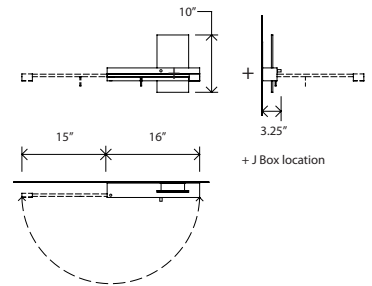

Levo

bedside wall sconce/reading lamp hybrid with USB charger

Dimensions - 10" x 16" - 3.25" deep
 Solid wood (CM-001), aluminum (CM-006), frosted polymer (CM-024)(CM-052)
 Product weight - 3 lbs
 Static sconce light + swing arm w/ rotating head light
 Energy efficient LED light sources
 Light output -
 Static sconce source - 565 lumens
 Swing arm source - 160 lumens
 Light color -
 Static sconce source - 2700 K - 90+ CRI
 Swing arm source - 2700 K - 90+ CRI
 Power usage - 20W total (10W USB charger)
 USB charge current - 2A
 Fully dimmable static sconce light with automatic ON/OFF swing arm light source
 Input voltage - 12V DC (adapter included)
 Hardwired and corded versions available
 Hardwired model includes an external power adapter (2.75" x 1.625" x 1.125")
 Requires space in J-box for included power adapter
 Specifications subject to change