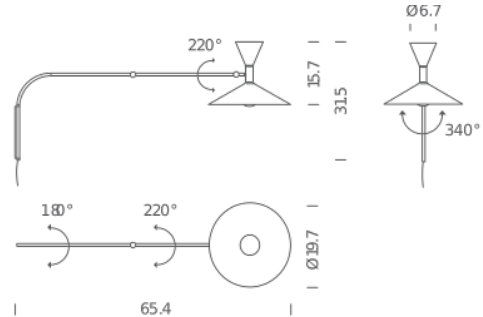

NEMO^{USA}

LAMPE DE MARSEILLE

Le Corbusier

E26 FLUO/LED/HALO

Lamping

Source	E26 Ø11cm (DOWN) + A60 (UP)
Total power	2 X 70W
Emission	DOUBLE EMISSION, DIRECT + INDIRECT
Switching	switch on cable, mono switch
Tension	120V
Ip class	20
Dimensions	Ø 19.7 X 31.5 H
Materials	aluminum + steel
Notes	<p>orientable, monoswitch, installation with cable+plug, cable length 4.9+4.3, grey matt RAL7046,white wash (inside the diffuser)</p> <p>RAL9002orientable, monoswitch, installation with cable+plug, cable length 4.9+4.3, grey matt RAL7046,white wash (inside the diffuser)</p> <p>RAL9002orientable, monoswitch, installation with cable+plug, cable length 4.9+4.3, grey matt RAL7046,white wash (inside the diffuser)</p> <p>RAL9002orientable, monoswitch, installation with cable+plug, cable length 4.9+4.3, grey matt RAL7046,white wash (inside the diffuser)</p> <p>RAL9002orientable, monoswitch, installation with cable+plug, cable length 4.9+4.3, grey matt RAL7046,white wash (inside the diffuser)</p> <p>RAL9002orientable, monoswitch, installation with cable+plug, cable length 4.9+4.3, grey matt RAL7046,white wash (inside the diffuser)</p> <p>RAL9002orientable, monoswitch, installation with cable+plug, cable length 4.9+4.3, grey matt RAL7046,white wash (inside the diffuser)</p> <p>RAL9002orientable, monoswitch, installation with cable+plug, cable length 4.9+4.3, grey matt RAL7046,white wash (inside the diffuser)</p> <p>RAL9002orientable, monoswitch, installation with cable+plug, cable length 4.9+4.3, grey matt RAL7046,white wash (inside the diffuser)</p> <p>RAL9002orientable, monoswitch, installation with cable+plug, cable length 4.9+4.3, grey matt RAL7046,white wash (inside the diffuser)</p>

Codes

LDM EWW 31

whitewash

LDM EDD 31

grey / whitewash

Net lamp weight

Structure

whitewash

matt grey

11 lbs

Diffuser

Package 1

Dimensions

61.8 X 35 X 8.7

Gross weight

19.8 lbs