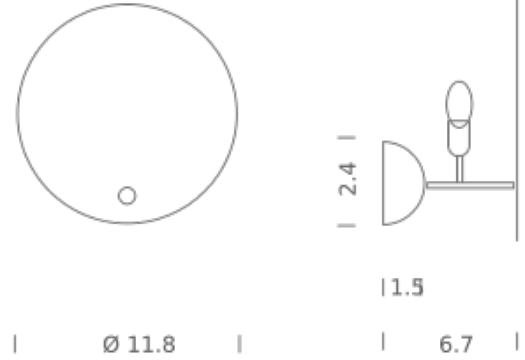

NEMO^{USA}

KUTA WALL

Vico Magistretti

E26 FLUO/LED/HALO

Lamping

Source	E26, A60
Total power	100W
Emission	INDIRECT
Switching	dimmable, according to bulb
Tension	120V
Ip class	20
Dimensions	Ø 11.8 X 6.7
Materials	aluminum + steel

Codes

KUT EWN 31
white / black

Net lamp weight

Structure

chrome

Diffuser

2 lbs

Package 1

Dimensions 12.6 X 12.6 x 4.7

Gross weight 3.5 lbs