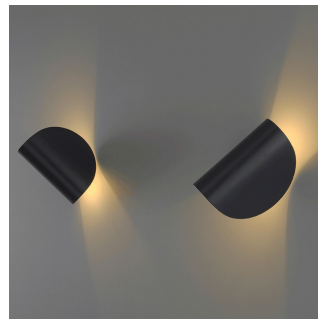

IO

Claesson Koivisto Rune , 2015

In the shape of a small curved lunar disc, IO is a wall light with dual Led light emission. IO appears almost suspended, very close to the wall but never close enough to touch it; positioned at a distance that allows the light to gently caress the wall with an intimate skimming effect. Elegant and minimalist, it is equipped with a mount with a dual rotating axis. It allows the diffuser to be rotated by 360°, directing it exactly where the light is required. In addition to rotating, the diffuser also moves up and down, opening and closing the light beams to adjust to individual requirements. Designed to provide a source of light that is as personal and adjustable as possible, the ideal use for this light is as a bedside lamp. However, its versatility also makes it an excellent solution for lighting the walls of offices and corridors, both in residential and contract spaces. The diffuser is made from die-cast aluminium and looks very solid despite its small size. It is available in a matt finish in the following four colours: graphite grey, red, white and blue. The inside is always white in order to reflect as much light as possible.

TECHNICAL SHEET

Wall lamp. Body in aluminium, painted in 4 matt-finish colors: graphite grey, red, white and blue, while the inside is white. Thanks to its dual-axis rotation frame, it has the distinguishing feature rotating on both longitudinal and transverse axes, for total light management. The Up/Down movement on the external diffuser widens and narrows the ray of light. Dimmable with light dimmer, not supplied.

**MODEL NAME:** IO**CODE:** UL4299..**DIMENSION:** 4.1" x 6.5" x 4.1"**MATERIALS:** Aluminum**COLORS**

- Blue - RAL Code: RAL 5001 Matt
- Graphite Grey - RAL Code: RAL 7024 Matt
- Red - RAL Code: RAL 3011 Matt
- White - RAL Code: RAL 9016 Matt