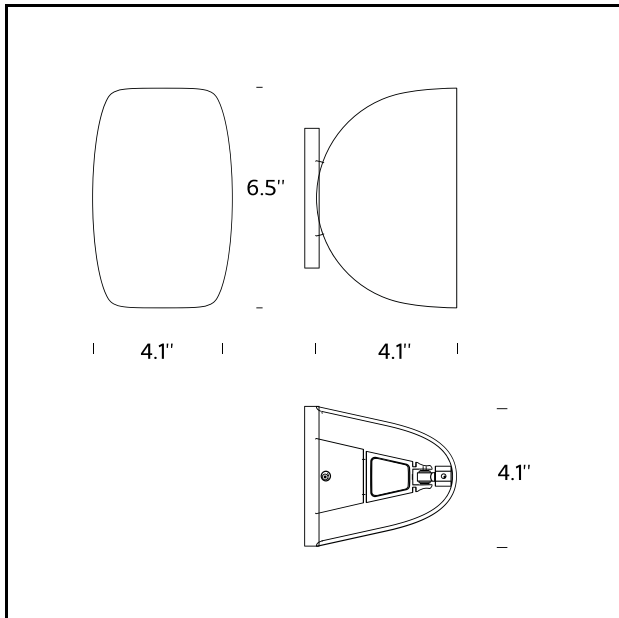

IO

Claesson Koivisto Rune , 2015

In the shape of a small curved lunar disc, IO is a wall light with dual Led light emission. IO appears almost suspended, very close to the wall but never close enough to touch it; positioned at a distance that allows the light to gently caress the wall with an intimate skimming effect. Elegant and minimalist, it is equipped with a mount with a dual rotating axis. It allows the diffuser to be rotated by 360°, directing it exactly where the light is required. In addition to rotating, the diffuser also moves up and down, opening and closing the light beams to adjust to individual requirements. Designed to provide a source of light that is as personal and adjustable as possible, the ideal use for this light is as a bedside lamp. However, its versatility also makes it an excellent solution for lighting the walls of offices and corridors, both in residential and contract spaces. The diffuser is made from die-cast aluminium and looks very solid despite its small size. It is available in a matt finish in the following four colours: graphite grey, red, white and blue. The inside is always white in order to reflect as much light as possible.

TECHNICAL SHEET

Wall lamp. Body in aluminium, painted in 4 matt-finish colors: graphite grey, red, white and blue, while the inside is white. Thanks to its dual-axis rotation frame, it has the distinguishing feature rotating on both longitudinal and transverse axes, for total light management. The Up/Down movement on the external diffuser widens and narrows the ray of light. Dimmable with light dimmer, not supplied.

**MODEL NAME:** IO**CODE:** UL4299..**DIMENSION:** 4.1" x 6.5" x 4.1"**MATERIALS:** Aluminum**COLORS**

- Blue - RAL Code: RAL 5001 Matt
- Graphite Grey - RAL Code: RAL 7024 Matt
- Red - RAL Code: RAL 3011 Matt
- White - RAL Code: RAL 9016 Matt