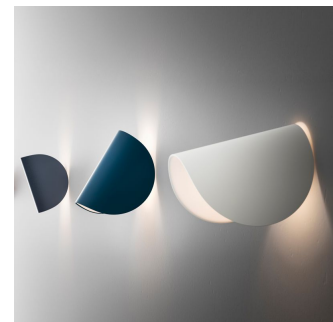

IO

Claesson Koivisto Rune , 2015

In the shape of a small curved lunar disc, IO is a wall light with dual Led light emission. IO appears almost suspended, very close to the wall but never close enough to touch it; positioned at a distance that allows the light to gently caress the wall with an intimate skimming effect. Elegant and minimalist, it is equipped with a mount with a dual rotating axis. It allows the diffuser to be rotated by 360°, directing it exactly where the light is required. In addition to rotating, the diffuser also moves up and down, opening and closing the light beams to adjust to individual requirements. Designed to provide a source of light that is as personal and adjustable as possible, the ideal use for this light is as a bedside lamp. However, its versatility also makes it an excellent solution for lighting the walls of offices and corridors, both in residential and contract spaces. The diffuser is made from die-cast aluminium and looks very solid despite its small size. It is available in a matt finish in the following four colours: graphite grey, red, white and blue. The inside is always white in order to reflect as much light as possible.

TECHNICAL SHEET

Wall lamp. Body in aluminium, painted in 4 matt-finish colors: graphite grey, red, white and blue, while the inside is white. Thanks to its dual-axis rotation frame, it has the distinguishing feature rotating on both longitudinal and transverse axes, for total light management. The Up/Down movement on the external diffuser widens and narrows the ray of light. Dimmable with light dimmer, not supplied.

**MODEL NAME:** IO**CODE:** UL4299..**DIMENSION:** 4.1" x 6.5" x 4.1"**MATERIALS:** Aluminum**COLORS**

- Blue - RAL Code: RAL 5001 Matt
- Graphite Grey - RAL Code: RAL 7024 Matt
- Red - RAL Code: RAL 3011 Matt
- White - RAL Code: RAL 9016 Matt