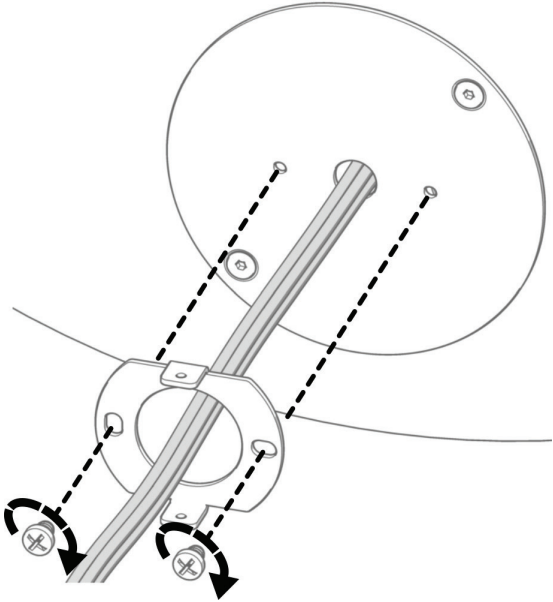

10

Design

CLAESSON KOIVISTO RUNE

FontanaArte

4.13"

6.50"

cod. 4299 (110V)

2x4,5W LED

cod. 009429910

1

2

3

4