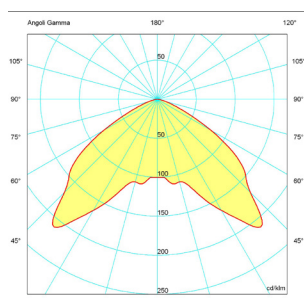

PHOTOMETRIC CURVES

UL3644