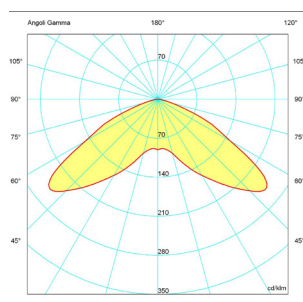

1. **Mounting:** pendant
   Environment: indoor (dry location)
   Description: Metallic silver globe in blown glass. Anodised aluminium reflector. Transparent feeding cable.
   Colours: UL3644 - UL3644 ● (gold finishing (OO) and red finishing (R) for orders > 25 pcs.)
   Certifications:
   Emergency: Without
   Dimming: dimmable only with remote light dimmer and dimmable lighting source
   Voltage (V): 120 V

CODE	SIZE	LIGHT SOURCE
UL3644	∅ 11.8" × 11.4" + 98.4" cable	☞ 1x75W (HA) T4 G9
UL3644/1	∅ 17.7" × 16.9" + 98.4" cable	☞ 1x150W (HA) E26 T10 Medium E26/27

CODE	DESCRIPTION	PACKAGING SIZE	NET WEIGHT	GROSS WEIGHT
UL3644	complete lamp	15.6" × 15.6" × 15.6"	lbs 4.4	lbs 6.8
UL3644/1	complete lamp	23.4" × 23.4" × 23.4"	lbs 11.0	lbs 15.4

PHOTOMETRIC CURVES

UL3644/1