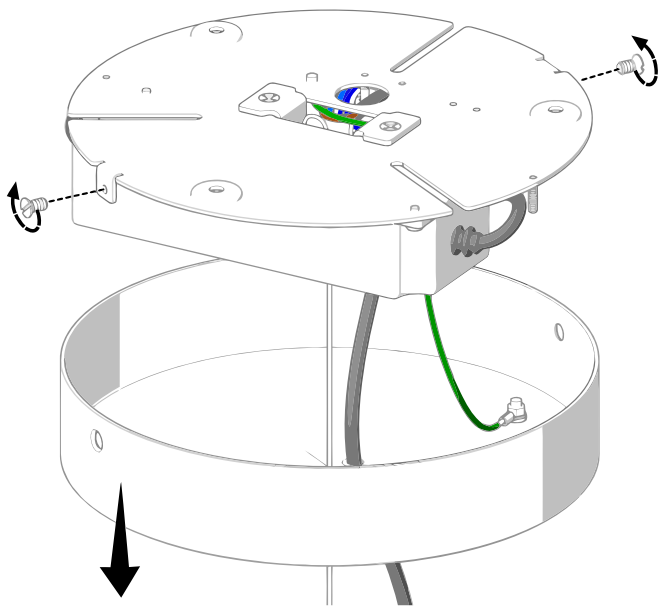

# EQUATORE

design Gabriele e Oscar Buratti, 2017

FontanaArte

23,8 cm / 9.37"

44 cm + 250 cm / 17.32" + 98.42"

cod. 4390/0..

25W LED 100-240V 50-60Hz

Ø 23,8 x 44 cm + 250 cm

Ø 9.37 x 17.32" + 98.42"

35,8 cm / 14.09"

64 cm + 250 cm / 25.20" + 98.42"

cod. 4390..

40W LED 100-240V 50-60Hz

Ø 35,8 x 64 +250 cm

Ø 14.09" x 25.20" + 98.42"

cod. 4390/1..

60W LED 100-240V 50-60Hz

Ø 48x77 cm + 250 cm

Ø 18.90x30.31" + 98.42"

1

2

4390  
4390/0

4390/1

3