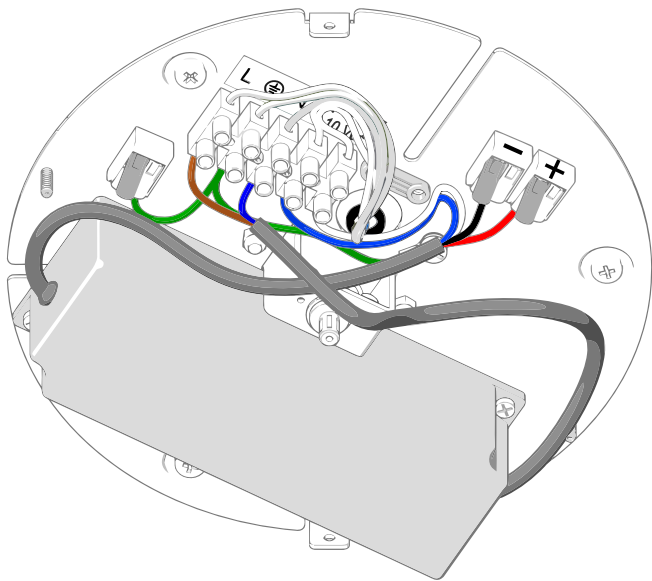

# EQUATORE

design Gabriele e Oscar Buratti, 2017

FontanaArte

23,8 cm / 9.37"

44 cm + 250 cm / 17.32" + 98.42"

cod. 4390/0..

25W LED 100-240V 50-60Hz

Ø 23,8 x 44 cm + 250 cm

Ø 9.37 x 17.32" + 98.42"

35,8 cm / 14.09"

64 cm + 250 cm / 25.20" + 98.42"

cod. 4390..

40W LED 100-240V 50-60Hz

Ø 35,8 x 64 +250 cm

Ø 14.09" x 25.20" + 98.42"

cod. 4390/1..

60W LED 100-240V 50-60Hz

Ø 48x77 cm + 250 cm

Ø 18.90x30.31" + 98.42"

1

2

4390  
4390/0

4390/1

3

4390  
4390/0

4390/1

10

11

12

15a

4390  
4390/0

15b