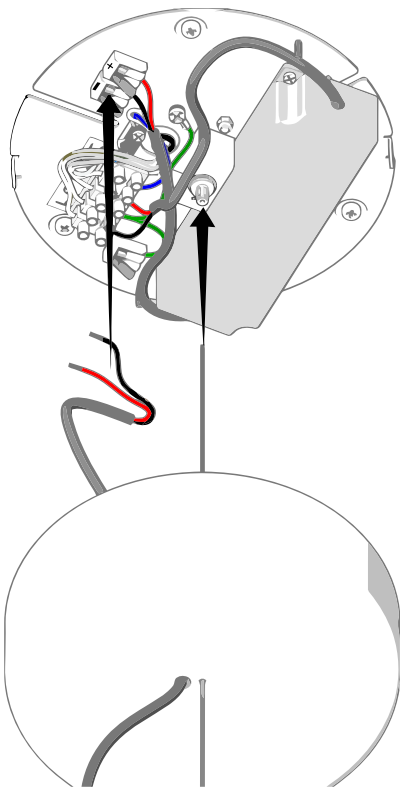

# EQUATORE

design Gabriele e Oscar Buratti, 2017

FontanaArte

23,8 cm / 9.37"

44 cm + 250 cm / 17.32" + 98.42"

cod. 4390/0..

25W LED 100-240V 50-60Hz

Ø 23,8 x 44 cm + 250 cm

Ø 9.37 x 17.32" + 98.42"

35,8 cm / 14.09"

64 cm + 250 cm / 25.20" + 98.42"

cod. 4390..

40W LED 100-240V 50-60Hz

Ø 35,8 x 64 +250 cm

Ø 14.09" x 25.20" + 98.42"

cod. 4390/1..

60W LED 100-240V 50-60Hz

Ø 48x77 cm + 250 cm

Ø 18.90x30.31" + 98.42"

1

2

4390  
4390/0

4390/1

3

4390  
4390/0

4390/1

10

11

12

15a

4390  
4390/0

15b