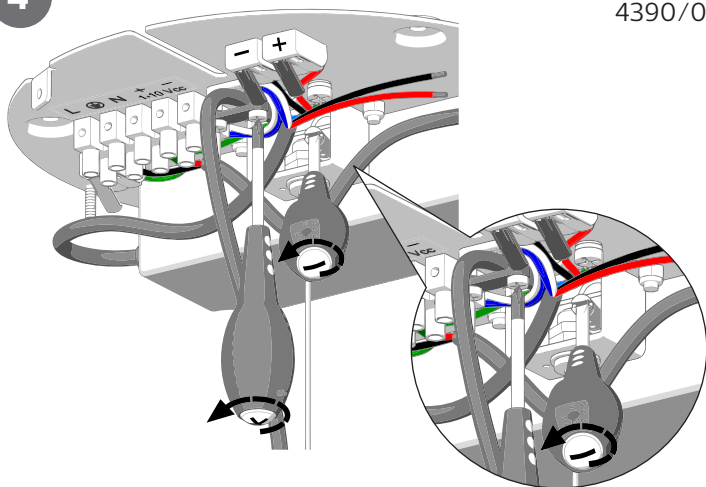

# EQUATORE

design Gabriele e Oscar Buratti, 2017

FontanaArte

23,8 cm / 9.37"

44 cm + 250 cm / 17.32" + 98.42"

cod. 4390/0..

25W LED 100-240V 50-60Hz

Ø 23,8 x 44 cm + 250 cm

Ø 9.37 x 17.32" + 98.42"

35,8 cm / 14.09"

64 cm + 250 cm / 25.20" + 98.42"

cod. 4390..

40W LED 100-240V 50-60Hz

Ø 35,8 x 64 +250 cm

Ø 14.09" x 25.20" + 98.42"

cod. 4390/1..

60W LED 100-240V 50-60Hz

Ø 48x77 cm + 250 cm

Ø 18.90x30.31" + 98.42"

1

2

4390  
4390/0

4390/1

3

4390  
4390/0

4390/1

4

4390  
4390/0

4390/1

5

6

7