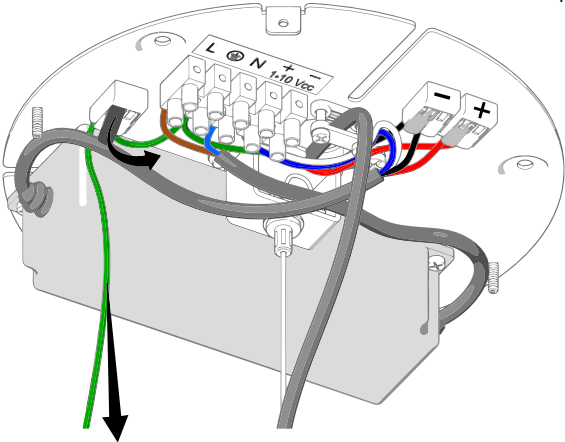

# EQUATORE

design Gabriele e Oscar Buratti, 2017

FontanaArte

23,8 cm / 9.37"

44 cm + 250 cm / 17.32" + 98.42"

cod. 4390/0..

25W LED 100-240V 50-60Hz

Ø 23,8 x 44 cm + 250 cm

Ø 9.37 x 17.32" + 98.42"

35,8 cm / 14.09"

64 cm + 250 cm / 25.20" + 98.42"

cod. 4390..

40W LED 100-240V 50-60Hz

Ø 35,8 x 64 +250 cm

Ø 14.09" x 25.20" + 98.42"

cod. 4390/1..

60W LED 100-240V 50-60Hz

Ø 48x77 cm + 250 cm

Ø 18.90x30.31" + 98.42"

1

2

4390  
4390/0

4390/1

3