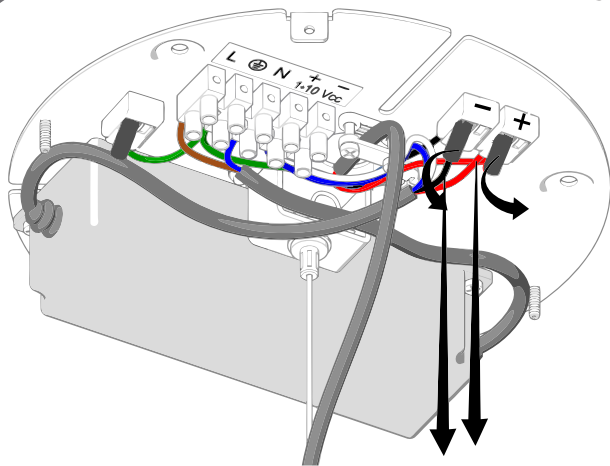

3

4390
4390/0