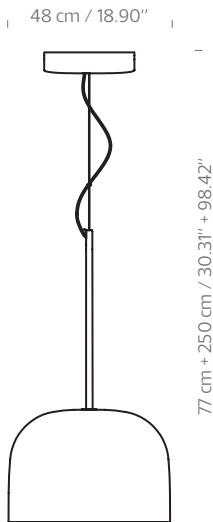

# EQUATORE

design Gabriele e Oscar Buratti, 2017

FontanaArte

23,8 cm / 9.37"

44 cm + 250 cm / 17.32" + 98.42"

cod. 4390/0..

25W LED 100-240V 50-60Hz

Ø 23,8 x 44 cm + 250 cm

Ø 9.37 x 17.32" + 98.42"

35,8 cm / 14.09"

64 cm + 250 cm / 25.20" + 98.42"

cod. 4390..

40W LED 100-240V 50-60Hz

Ø 35,8 x 64 +250 cm

Ø 14.09" x 25.20" + 98.42"

cod. 4390/1..

60W LED 100-240V 50-60Hz

Ø 48x77 cm + 250 cm

Ø 18.90x30.31" + 98.42"

1

2

4390  
4390/0

4390/1

3

4390  
4390/0

4390/1

4

4390  
4390/0

4390/1

5

6

7