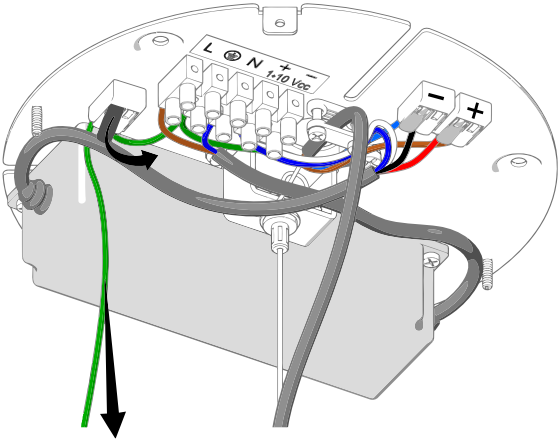

# EQUATORE

design Gabriele e Oscar Buratti, 2017

FontanaArte

23,8 cm / 9.37"

44 cm + 250 cm / 17.32" + 98.42"

cod. 4390/0..

25W LED 100-240V 50-60Hz

Ø 23,8 x 44 cm + 250 cm

Ø 9.37 x 17.32" + 98.42"

35,8 cm / 14.09"

64 cm + 250 cm / 25.20" + 98.42"

cod. 4390..

40W LED 100-240V 50-60Hz

Ø 35,8 x 64 +250 cm

Ø 14.09" x 25.20" + 98.42"

cod. 4390/1..

60W LED 100-240V 50-60Hz

Ø 48x77 cm + 250 cm

Ø 18.90x30.31" + 98.42"

1

2

4390  
4390/0

4390/1

3