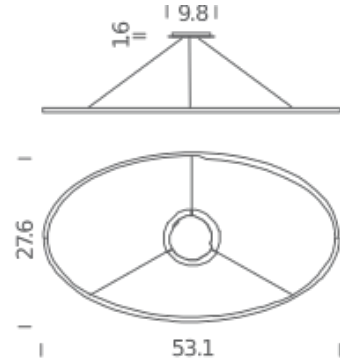

Codes

| | Structure | Diffuser |
|------------------------|------------------------|----------|
| ELP LWW 54 | white | |
| white | | |
| ELP LNW 54 | black | |
| white | | |
| ELP LGW 54 | gold polished anodized | |
| white | | |
| ELP LLW 54 | polished aluminum | |
| white | | |
| Net lamp weight | 11 lbs | |

Package 1

| | |
|---------------------|-------------------|
| Dimensions | 31.5 X 59.1 X 5.9 |
| Gross weight | 16.5 lbs |

ELLISSE MAJOR

Federico Palazzari

UPLIGHT LED

Lamping

| | |
|--------------------------|----------------------------|
| Source | LINEAR LED |
| Total power | 78W |
| Emission | DIFFUSED ORIENTABLE |
| Switching | dimnable, 1-10V |
| Tension | 120V |
| Color temperature | 3000K (gold version:2700K) |
| Luminous flux | 7800lm |
| Typ cri | 83 |
| Energy class | A+ |
| Ip class | 20 |
| Dimensions | 53.1 X 27.6 X 0.8 |
| Materials | aluminum + PC |
| Notes | cable length 8.2' max |