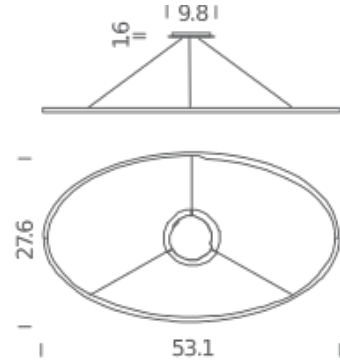

ELLISSE MAJOR

Federico Palazzari

DOWNLIGHT LED

Lamping

| | |
|--------------------------|----------------------------|
| Source | LINEAR LED |
| Total power | 78W |
| Emission | DIFFUSED ORIENTABLE |
| Switching | dimnable, 1-10V |
| Tension | 120V |
| Color temperature | 3000K (gold version:2700K) |
| Luminous flux | 7800lm |
| Typ cri | 83 |
| Energy class | A+ |
| Ip class | 20 |
| Dimensions | 53.1 X 27.6 X 0.8 |
| Materials | aluminum + PC |
| Notes | cable length 8.2' max |

Package 1

| | |
|---------------------|-------------------|
| Dimensions | 31.5 X 59.1 X 5.9 |
| Gross weight | 16.5 lbs |

ELLISSE MAJOR

Federico Palazzari

UPLIGHT LED

Lamping

| | |
|--------------------------|----------------------------|
| Source | LINEAR LED |
| Total power | 78W |
| Emission | DIFFUSED ORIENTABLE |
| Switching | dimnable, 1-10V |
| Tension | 120V |
| Color temperature | 3000K (gold version:2700K) |
| Luminous flux | 7800lm |
| Typ cri | 83 |
| Energy class | A+ |
| Ip class | 20 |
| Dimensions | 53.1 X 27.6 X 0.8 |
| Materials | aluminum + PC |
| Notes | cable length 8.2' max |

Diffuser

Package 1

Dimensions 31.5 X 59.1 X 5.9

Gross weight 16.5 lbs