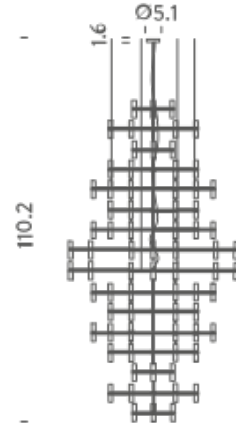

NEMO^{USA}

CROWN ROYAL

Jehs + Laub

Family of pendant chandeliers, wall and floor lamps, with modular structure in die-casted aluminum and sandblasted glass diffusers. Structure in hand polished aluminum, glossy gold plated, black plated, or painted in matt white, matt black or gold. Nemo LED G9 kit available. Widespread light. Double switch for the Summa and Magnum versions. Transparent cable. Red cable on request.

CROWN ROYAL

Jehs + Laub

CROWN ROYAL

Lamping

Source	LED
Total power	120 x 3W
Emission	diffused
Switching	dimmable, according to bulb, double switch
Tension	120V
Energy class	E
Ip class	20
Dimensions	59" x 110.2" x 59"
Materials	aluminum + glass
Notes	cable length 11.5' max, bulb included: G9 LED KIT NEMO

Codes

	Structure	Diffuser
CRO HWW 5B white	white	
CRO HNW 5B white	black	
CRO HLW 5B white	polished aluminum	
CRO HGW 5B white	gold painted	
CRO HOW 5B white	gold plated	
CRO HPW 5B white	black plated	