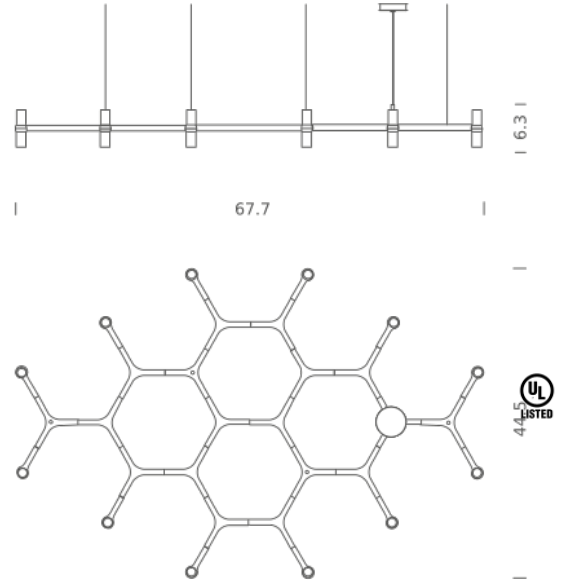

Transparent cable. Red cable on request.

CROWN PLANA MEGA

Jehs + Laub

HALO/LED

Lamping

Source	HALOPIN G9 QT-14
Total power	12 x 25W
Emission	DIFFUSED
Switching	dimmable, according to bulb
Tension	120V
Ip class	20
Dimensions	67.7 X 44.5 X 6.3
Materials	aluminum + GLASS
Notes	cable length 8.2' max, bulb included: G9 Halo, available G9 LED kit NEMO

Codes

CRO HLW 57	white
CRO HWW 57	white
CRO HNW 57	white
CRO HGW 57	white
CRO HOW 57	white
CRO HPW 57	white
Net lamp weight	15.4 lbs

Structure

polished

Diffuser

white

black

gold

gold plated

black plated

Package 1

Dimensions	47.2 X 78.7 X 8.7
Gross weight	39.7 lbs