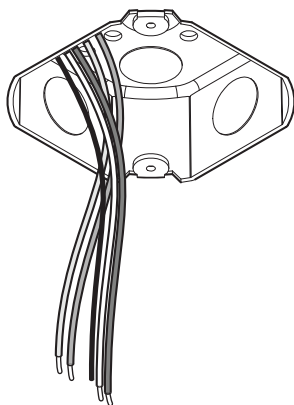

BuzziProp LED

INSTALLATION MANUAL

110V - 120V

Technical info

⚠ The light source of this luminaire is not replaceable; when the light source reaches its end of life the whole luminaire shall be replaced.

Excl.

5

6

7

8

9a

Connection including dimmable function

9b

Connection excluding dimmable function