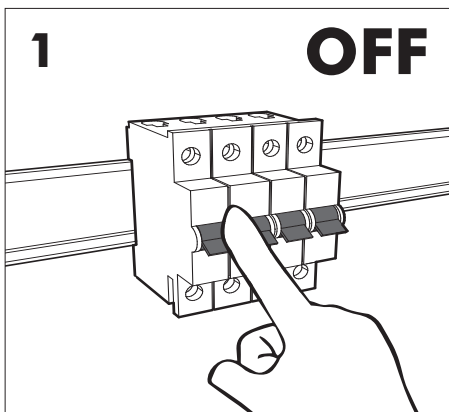

BuzziProp LED

2 PERS.