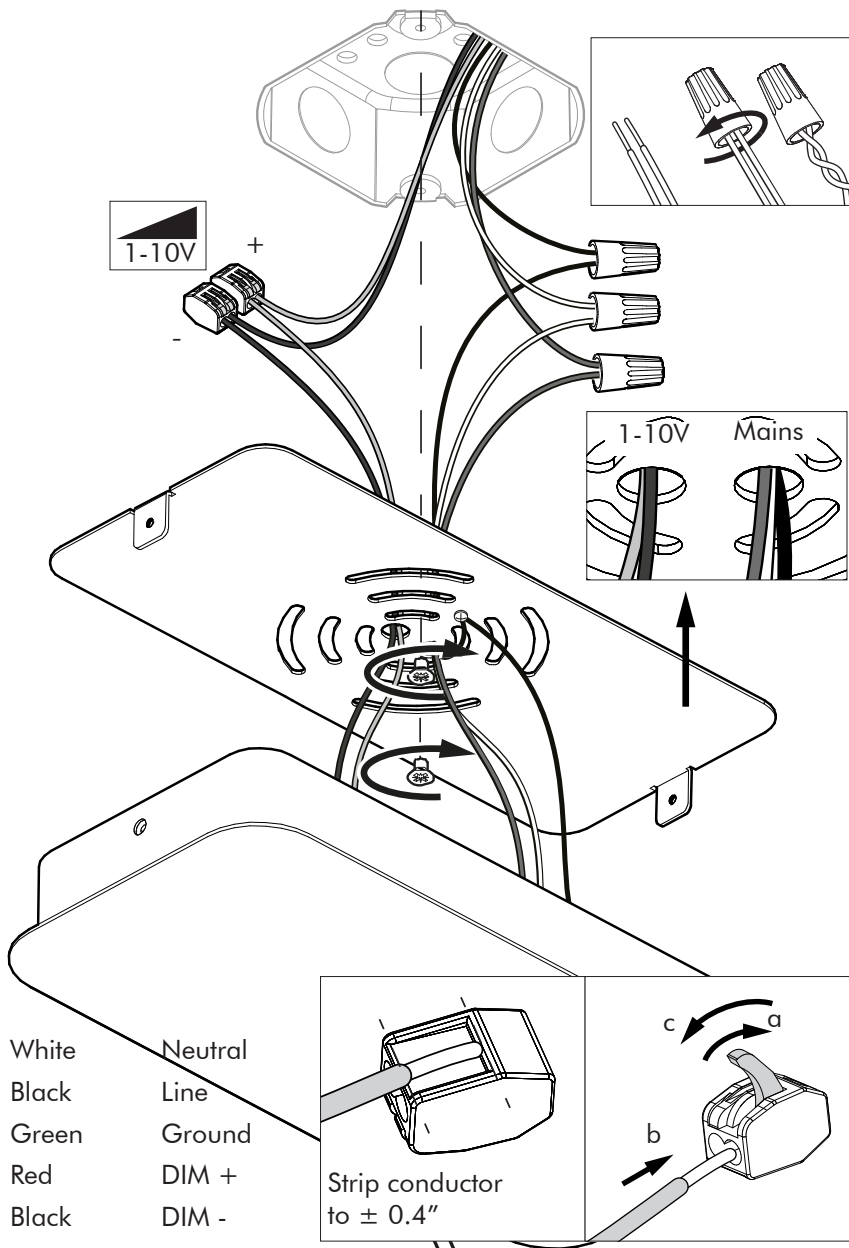

BuzziProp LED

INSTALLATION MANUAL

110V - 120V

Technical info

⚠ The light source of this luminaire is not replaceable; when the light source reaches its end of life the whole luminaire shall be replaced.

Excl.

5

6

7

8

9a

Connection including dimmable function

9b

Connection excluding dimmable function