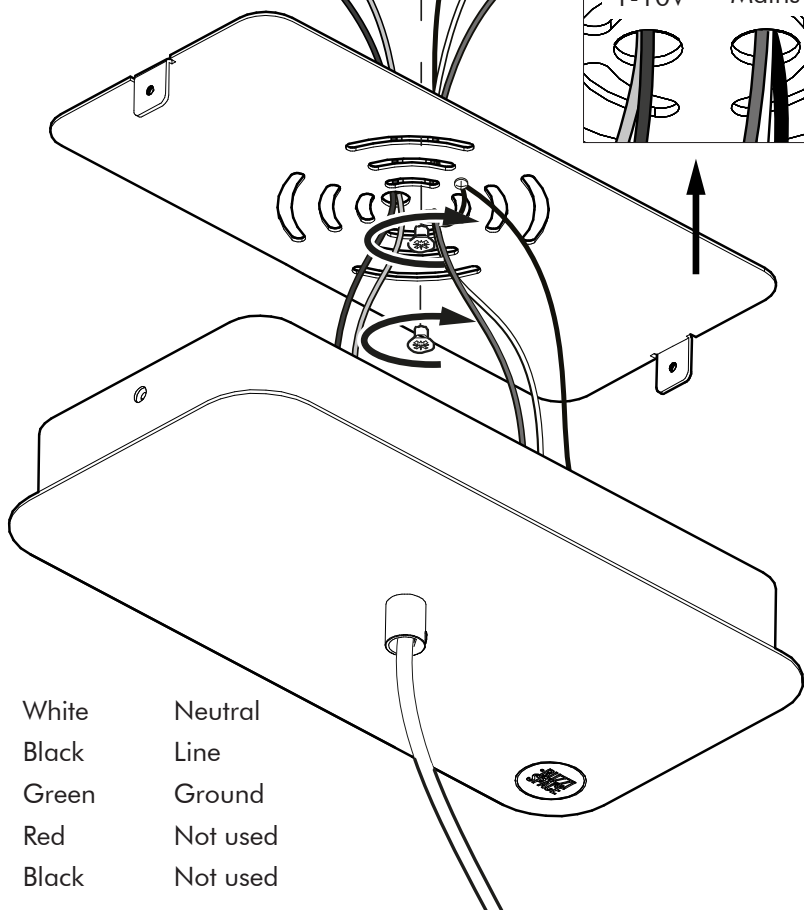

9b

Connection excluding dimmable function

Do not remove!

White	Neutral
Black	Line
Green	Ground
Red	Not used
Black	Not used