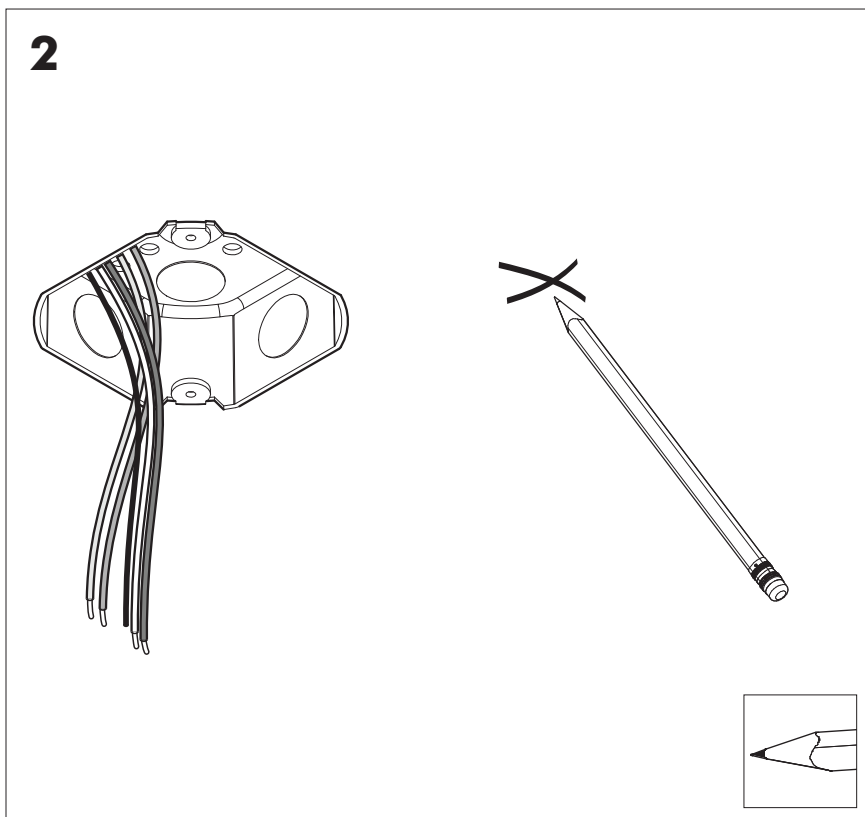

BuzziProp LED

2 PERS.