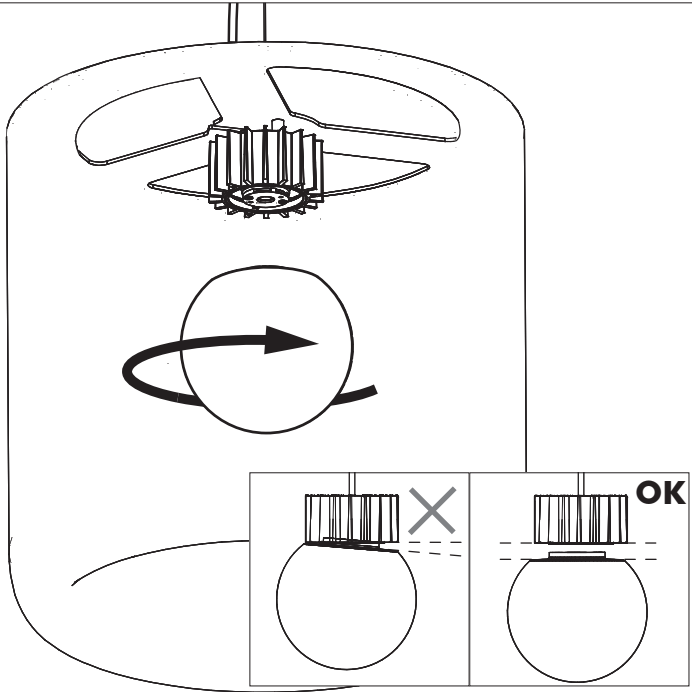

BuzziProp LED

INSTALLATION MANUAL

110V - 120V

Technical info

⚠ The light source of this luminaire is not replaceable; when the light source reaches its end of life the whole luminaire shall be replaced.

Excl.

Do not remove!

White	Neutral
Black	Line
Green	Ground
Red	Not used
Black	Not used

10

11

BuzziSpace
Groeningenlei 141
2550 Antwerp, Kontich
Belgium
☎ +32 (0)3 846 10 00
✉ info@buzzi.space
🌐 www.buzzi.space

A-0000003378/02
Last update: 18/07/2019