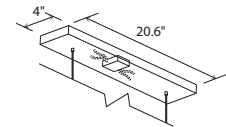

## Brevis 28 / Brevis 42 linear pendants

Brevis 28 dimensions: 28" x 2.5", 0.5"  
Brevis 42 dimensions: 42" x 2.5", 0.5"

Materials: aluminum, polymer

Brevis 28 weight: 7 lb

Brevis 42 weight: 8 lb

Light source: integrated LED

Dimmable (see driver below)

Linear canopy included

Canopy dimensions: 20.6" x 4", 1.3"

Canopy finish matches fixture's metal finish

Wood canopy covers are available:

Walnut (CM-001) cover: part # 60-130-005W

Dark stained walnut (CM-002) cover:

part # 60-130-005D

See website for more canopy information

72" drop length, field adjustable

Suitable for a sloped ceiling

Specifications subject to change

linear canopy,  
brushed aluminum