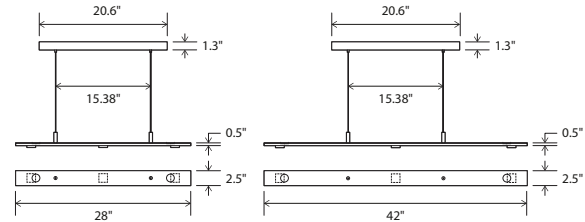

## Brevis 28 / Brevis 42 linear pendants

Brevis 28 dimensions: 28" x 2.5", 0.5"  
Brevis 42 dimensions: 42" x 2.5", 0.5"

Materials: aluminum, polymer

Brevis 28 weight: 7 lb

Brevis 42 weight: 8 lb

Light source: integrated LED

Dimmable (see driver below)

Linear canopy included

Canopy dimensions: 20.6" x 4", 1.3"

Canopy finish matches fixture's metal finish

Wood canopy covers are available:

Walnut (CM-001) cover: part # 60-130-005W