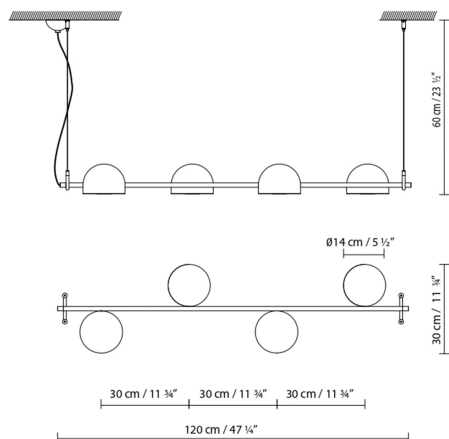

B.lux

BOWEE S

By Werner Aisslinger

Description:

LED suspension lamp made with half-sphere shades, available as vertical (S) or horizontal (SH). Bowee S is available with either one shade (S1) or two shades (S2). Bowee SH comes with four shades (SH4) or six shades (SH6). All light sources can be positioned on the horizontal axis and give diffused light. Available in metallic English bronze, matte turquoise and matte beige.

BOWEE S1

BOWEE S2

BOWEE SH4

BOWEE SH6

- Beige
- Clear turquoise
- English metallic bronze

CODE	LAMP	LIGHT SOURCE	DIM	BULB	kg
758300U	BOWEE S1 BEIGE				
758301U	BOWEE S1 CLEAR TURQUOISE	LED 8W 1050lm 2700K CRI≥90	A++		LED A+
758302U	BOWEE S1 BLACK GREEN				
758320U	BOWEE S2 BEIGE				
758321U	BOWEE S2 CLEAR TURQUOISE	LED 2 x 8W 1050lm 2700K CRI≥90	A++		LED A+
758322U	BOWEE S2 BLACK GREEN				
758350U	BOWEE SH4 BEIGE				
758351U	BOWEE SH4 CLEAR TURQUOISE	LED 4 x 8W 1050lm 2700K CRI≥90	A++		LED A+
758352U	BOWEE SH4 BLACK GREEN				
758360U	BOWEE SH6 BEIGE				
758361U	BOWEE SH6 CLEAR TURQUOISE	LED 6 x 8W 1050lm 2700K CRI≥90	A++		LED A+
758362U	BOWEE SH6 BLACK GREEN				