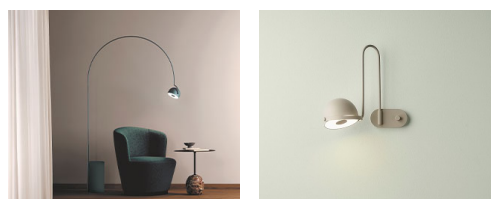

Collection:

Designer

Instrucciones de montaje

Instrucciones de montaje