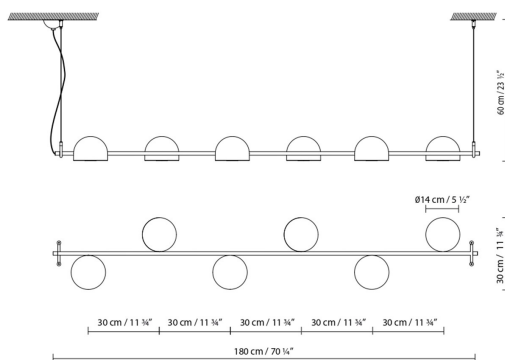

B.lux

BOWEE S

By Werner Aisslinger

Description:

LED suspension lamp made with half-sphere shades, available as vertical (S) or horizontal (SH). Bowee S is available with either one shade (S1) or two shades (S2). Bowee SH comes with four shades (SH4) or six shades (SH6). All light sources can be positioned on the horizontal axis and give diffused light. Available in metallic English bronze, matte turquoise and matte beige.

BOWEE S1

BOWEE S2

BOWEE SH4

BOWEE SH6

- Beige
- Clear turquoise
- English metallic bronze

CODE	LAMP	LIGHT SOURCE	DIM	BULB	kg
758300U	BOWEE S1 BEIGE				
758301U	BOWEE S1 CLEAR TURQUOISE	LED 8W 1050lm 2700K CRI≥90	A++		LED A+
758302U	BOWEE S1 BLACK GREEN				
758320U	BOWEE S2 BEIGE				
758321U	BOWEE S2 CLEAR TURQUOISE	LED 2 x 8W 1050lm 2700K CRI≥90	A++		LED A+
758322U	BOWEE S2 BLACK GREEN				
758350U	BOWEE SH4 BEIGE				
758351U	BOWEE SH4 CLEAR TURQUOISE	LED 4 x 8W 1050lm 2700K CRI≥90	A++		LED A+
758352U	BOWEE SH4 BLACK GREEN				
758360U	BOWEE SH6 BEIGE				
758361U	BOWEE SH6 CLEAR TURQUOISE	LED 6 x 8W 1050lm 2700K CRI≥90	A++		LED A+
758362U	BOWEE SH6 BLACK GREEN				