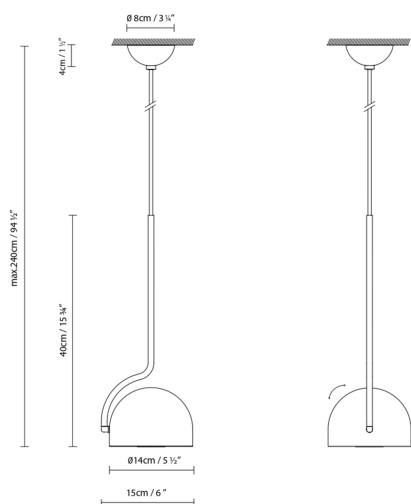

B.lux

BOWEE S

By Werner Aisslinger

Description:

LED suspension lamp made with half-sphere shades, available as vertical (S) or horizontal (SH). Bowee S is available with either one shade (S1) or two shades (S2). Bowee SH comes with four shades (SH4) or six shades (SH6). All light sources can be positioned on the horizontal axis and give diffused light. Available in metallic English bronze, matte turquoise and matte beige.

BOWEE S1

BOWEE S2

BOWEE SH4

BOWEE SH6

- Beige
- Clear turquoise
- English metallic bronze

CODE	LAMP	LIGHT SOURCE	DIM	BULB	kg
758300U	BOWEE S1 BEIGE				
758301U	BOWEE S1 CLEAR TURQUOISE	LED 8W 1050lm 2700K CRI≥90	A++		LED A+
758302U	BOWEE S1 BLACK GREEN				
758320U	BOWEE S2 BEIGE				
758321U	BOWEE S2 CLEAR TURQUOISE	LED 2 x 8W 1050lm 2700K CRI≥90	A++		LED A+
758322U	BOWEE S2 BLACK GREEN				
758350U	BOWEE SH4 BEIGE				
758351U	BOWEE SH4 CLEAR TURQUOISE	LED 4 x 8W 1050lm 2700K CRI≥90	A++		LED A+
758352U	BOWEE SH4 BLACK GREEN				
758360U	BOWEE SH6 BEIGE				
758361U	BOWEE SH6 CLEAR TURQUOISE	LED 6 x 8W 1050lm 2700K CRI≥90	A++		LED A+
758362U	BOWEE SH6 BLACK GREEN				