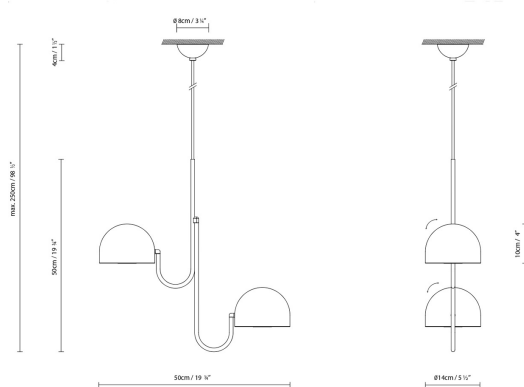

B.lux

BOWEE S

By Werner Aisslinger

Description:

LED suspension lamp made with half-sphere shades, available as vertical (S) or horizontal (SH). Bowee S is available with either one shade (S1) or two shades (S2). Bowee SH comes with four shades (SH4) or six shades (SH6). All light sources can be positioned on the horizontal axis and give diffused light. Available in metallic English bronze, matte turquoise and matte beige.

BOWEE S1

BOWEE S2

BOWEE SH4

BOWEE SH6

- Beige
- Clear turquoise
- English metallic bronze

CODE	LAMP	LIGHT SOURCE	DIM	BULB	kg
758300U	BOWEE S1 BEIGE				
758301U	BOWEE S1 CLEAR TURQUOISE	LED 8W 1050lm 2700K CRI≥90	A++		LED A+
758302U	BOWEE S1 BLACK GREEN				
758320U	BOWEE S2 BEIGE				
758321U	BOWEE S2 CLEAR TURQUOISE	LED 2 x 8W 1050lm 2700K CRI≥90	A++		LED A+
758322U	BOWEE S2 BLACK GREEN				
758350U	BOWEE SH4 BEIGE				
758351U	BOWEE SH4 CLEAR TURQUOISE	LED 4 x 8W 1050lm 2700K CRI≥90	A++		LED A+
758352U	BOWEE SH4 BLACK GREEN				
758360U	BOWEE SH6 BEIGE				
758361U	BOWEE SH6 CLEAR TURQUOISE	LED 6 x 8W 1050lm 2700K CRI≥90	A++		LED A+
758362U	BOWEE SH6 BLACK GREEN				