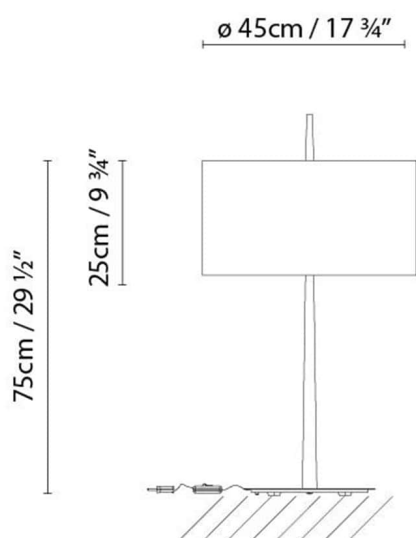

## LOLA T

**Light source:**

**LED** LED 2 x 11W (E26)

 Fluo/CFL 2 x max. 20W (E26)

 Inc. 2 x max. 60W (E26)

**Weight :**

Net kg: 5.7

Gross kg: 8.3

**Packaging:**

N. packages: 2

Volumen m3: 0.176

Dimensions cm: 34x37x89 /

28x47x48