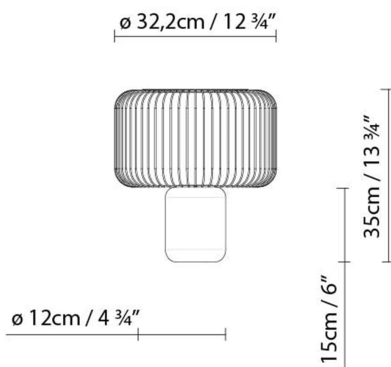

KESHI T

By David Abad

Description:

Table lamp crafted of sanded black Markina marble, with a metallic bar shade finished in matte black. Upper metallic reflector with mirror finish. Available in two sizes.

KESHI T30

KESHI T50

● Black (matte)

CODE	LAMP	LIGHT SOURCE	DIM	BULB	kg
732051U	KESHI T30	LED 6W (E12) Fluo/CFL max. 12W (E12) Inc. max. 40W (E12)	A++	6.75	LED A+

732050U

KESHI T50

LED 6W (E12)
Fluo/CFL max. 12W (E12)
Inc. max. 40W (E12)