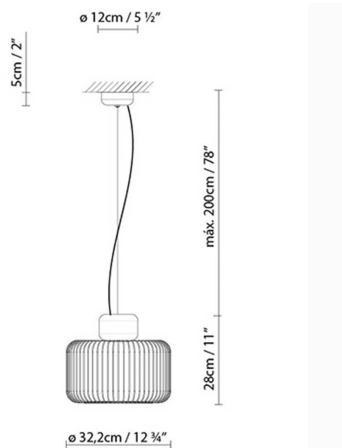

KESHI S

By David Abad

Description:

Suspension lamp crafted in sanded black Markina marble and metallic bar shade, finished in matte black. Upper metallic reflector with a mirror finish. Available in two sizes.

KESHI S30

KESHI S50

● Black (matte)

CODE	LAMP	LIGHT SOURCE	DIM	BULB	kg	LED
732351U	KESHI S30	LED 6W (E12) Fluo/CFL max. 12W (E12) Inc. Max. 40W (E12)	A++		6.75