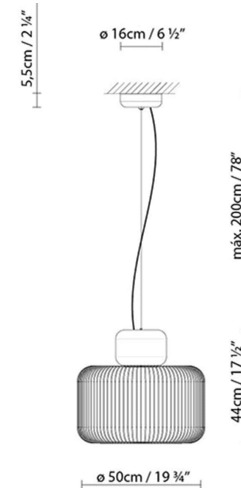

KESHI S50

● Black (matte)

CODE	LAMP	LIGHT SOURCE	DIM	BULB	kg	LED
732351U	KESHI S30	LED 6W (E12) Fluo/CFL max. 12W (E12) Inc. Max. 40W (E12)	A++		6.75