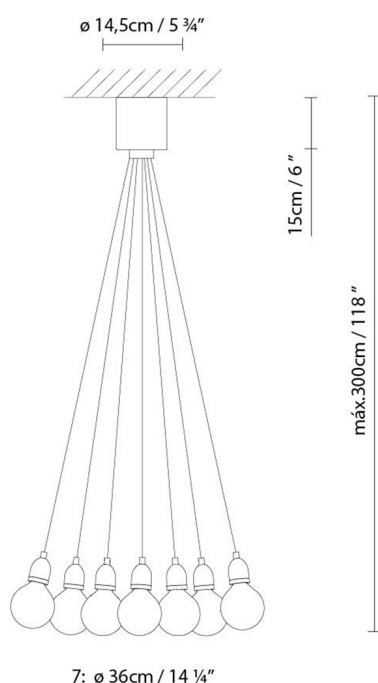

Light source:

LED LED G125 7 x 2W (E26)

Inc. G125 7 x 18W (E26)

Inc. Vintage G125 7 x max. 40W (E26)

Weight :

Net kg:

Gross kg:

Packaging:

N. packages: 1

Volumen m³: 0.067

Dimensions cm: 55x55x22