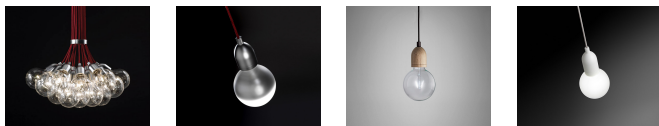

Collection

Designer
Technical drawing