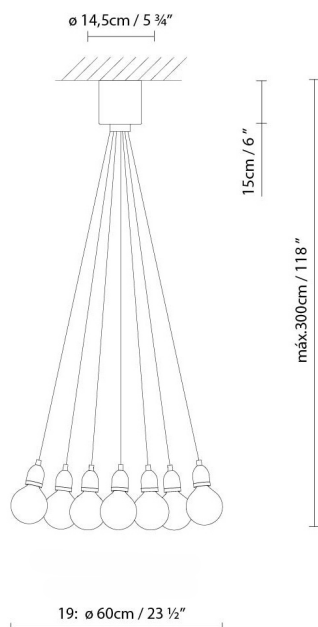

**Light source:**

LED LED G125 7 x 2W (E26)

 Inc. G125 7 x 18W (E26)

 Inc. Vintage G125 7 x max. 40W (E26)

Weight :

Net kg:

Gross kg:

Packaging:

N. packages: 1

Volumen m³: 0.067

Dimensions cm: 55x55x22

ILDE WOOD MAX S13

**Light source:****LED** LED G125 13x 2W (E26)
 Inc. G125 13 x 18W (E26)

 Inc. Vintage G125 13 x max. 40W (E26)
Weight :

Net kg:

Gross kg:

Packaging:

N. packages: 1

Volumen m3: 0.080

Dimensions cm: 88x31.5x31.5

ILDE WOOD MAX S19

**Light source:****LED** LED G125 19 x 2W (E26)
 Inc. G125 19 x 18W (E26)

 Inc. Vintage G125 19 x max. 40W (E26)
Weight :

Net kg:

Gross kg:

Packaging:

N. packages: 1

Volumen m3: 0.120

Dimensions cm: 84x84x17

Collection

Designer
Technical drawing