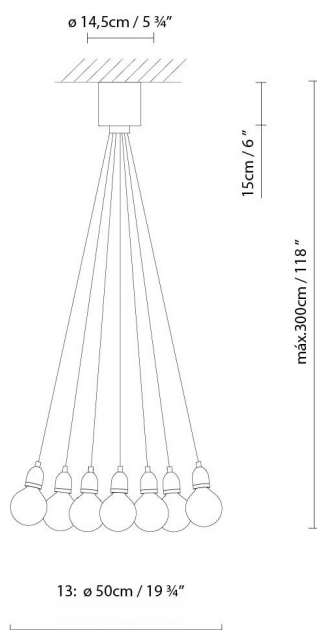

**Light source:**

LED LED G125 7 x 2W (E26)

 Inc. G125 7 x 18W (E26)

 Inc. Vintage G125 7 x max. 40W (E26)

Weight :

Net kg:

Gross kg:

Packaging:

N. packages: 1

Volumen m³: 0.067

Dimensions cm: 55x55x22

ILDE WOOD MAX S13

**Light source:****LED** LED G125 13x 2W (E26)
 Inc. G125 13 x 18W (E26)

 Inc. Vintage G125 13 x max. 40W (E26)
Weight :

Net kg:

Gross kg:

Packaging:

N. packages: 1

Volumen m3: 0.080

Dimensions cm: 88x31.5x31.5

ILDE WOOD MAX S19

**Light source:****LED** LED G125 19 x 2W (E26)
 Inc. G125 19 x 18W (E26)

 Inc. Vintage G125 19 x max. 40W (E26)
Weight :

Net kg:

Gross kg:

Packaging:

N. packages: 1

Volumen m3: 0.120

Dimensions cm: 84x84x17

Collection

Designer
Technical drawing