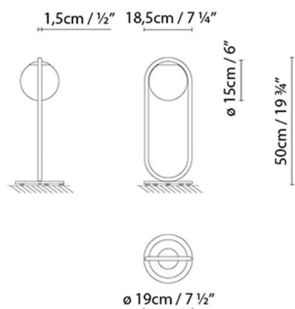

B.lux

C BALL T

By Stone Designs

Description:

Decorative table lamp consisting of an opal glass sphere and metal components finished in matte brass or textured matte black. Dimmer.

C BALL T

● Black (matte) ● Brass (matte)

| CODE | LAMP | LIGHT SOURCE | DIM | BULB | kg |
|---------|----------------|--|----------|------|-----|
| 748010U | C BALL T BRASS | LED 6W (E12) Fluo/CFL max. 12W (E12) Inc. max. 40W (E12) | A++ A | ✗ | 3.3 |
| 748015U | C BALL T BLACK | | | | |

Collection:

Designer

3D

Technical drawing

Assembly instructions

Fotometría

Instrucciones de montaje