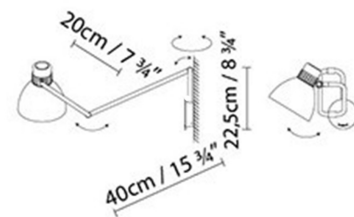

BLUX SYSTEM W20