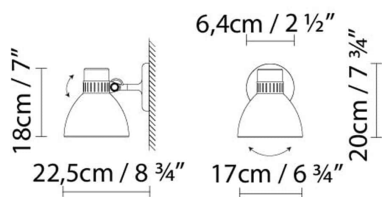

BLUX SYSTEM W