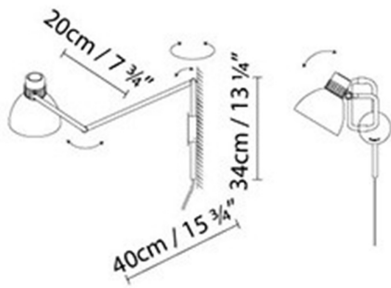

BLUX SYSTEM W20 PLUG-IN