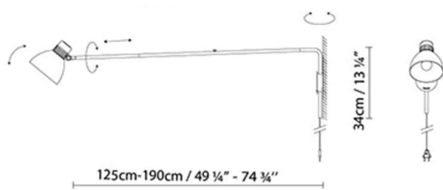

BLUX SYSTEM W125 PLUG-IN

● Beige (matte)
● Red (matte)

● Black (matte)

● Brass (matte)

● Copper (matte)