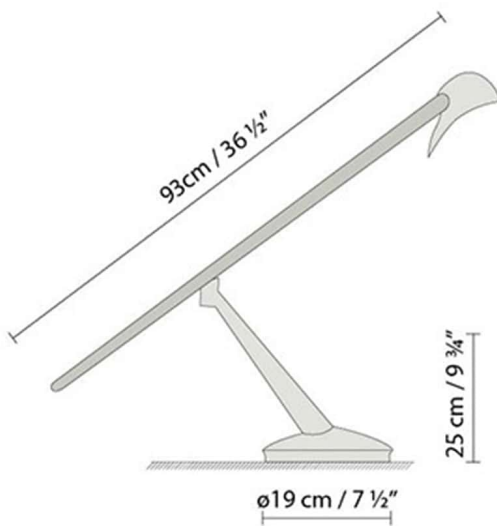

**Description:**

Adjustable table lamp with a metal base and stem and wooden height-adjustable arm. Available in two finishes: raw metal finish with natural oak, or gloss chrome with matte mahogany.

Materials:

Metal and wood.

**Certifications:**

IP20

BLUEBIRD T HALO

**Light source:**

 Halo. max. 50W 12V (G6, 35)

Weight :

Net kg: 5.5
Gross kg: 8

Packaging:

N. packages: 1
Volumen m3: 0.082
Dimensions cm: 100x34x24

Designer
Technical drawing