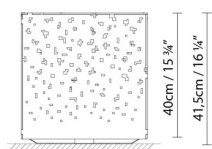

AMS 40

● Corten steel
● Stainless steel 316L

CODE	LAMP	LIGHT SOURCE	DIM		BULB		
712220U	AMS 12 CORTEN	LED 5W (E12)				2	
712221U	AMS 12 INOX	Fluo./CFL 8W(E12) Inc. Max.40W (E12)	A++ A				
712200U	AMS 20 CORTEN	LED 11W (E26)				6	
712201U	AMS 20 INOX	Fluo./CFL 18W (E26) Inc. Max.75W (E26)	A++ A				
712210U	AMS 40 CORTEN	LED 13W (E26)				25	
712211U	AMS 40 INOX	Fluo./CFL 26W (E26) Inc. Max. 100W (E26)	A++ A				

AMS

Designer

Technical drawing

Assembly instructions

3D

grupoblux.com