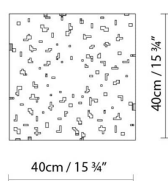

AMS 40

● Corten steel
● Stainless steel 316L

CODE	LAMP	LIGHT SOURCE	DIM		BULB		
712220U	AMS 12 CORTEN	LED 5W (E12)				2	
712221U	AMS 12 INOX	Fluo./CFL 8W(E12) Inc. Max.40W (E12)	A++ A				
712200U	AMS 20 CORTEN	LED 11W (E26)				6	
712201U	AMS 20 INOX	Fluo./CFL 18W (E26) Inc. Max.75W (E26)	A++ A				
712210U	AMS 40 CORTEN	LED 13W (E26)				25	
712211U	AMS 40 INOX	Fluo./CFL 26W (E26) Inc. Max. 100W (E26)	A++ A				

AMS

Designer

Technical drawing

Assembly instructions

3D

grupoblux.com