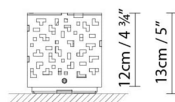

B.lux

AMS

By David Abad

Description:

A range of outdoor luminaires in geometric shapes, available in three sizes. Made from corten steel or 316L stainless steel.

AMS 12

12cm / 4 3/4"

AMS 20