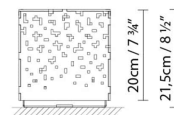

B.lux

AMS

By David Abad

Description:

A range of outdoor luminaires in geometric shapes, available in three sizes. Made from corten steel or 316L stainless steel.

AMS 12

12cm / 4 3/4"

AMS 20