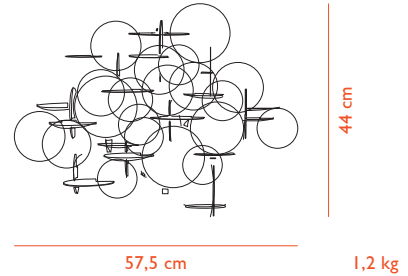

BAU
EU Version

normann
COPENHAGEN

Bau Lamp Small - EU Version

DESCRIPTION

In German, Bau means construction, and it is exactly the Bau lamp's construction that creates its intriguing expression of harmonious disharmonies. The sculptural design is based on interlocking circles, sticking out in all directions. The pattern of the Bau lamp is broken up by the discs' sizes and off-center linkages, making the lamp lively and organic in its appearance.