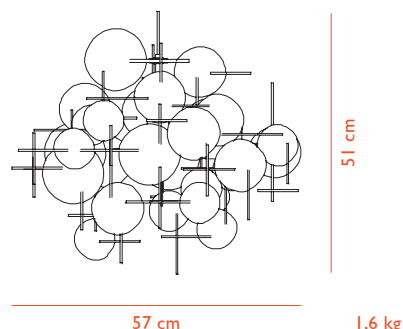

Bau Lamp Large - EU Version

DESCRIPTION

In German, Bau means construction, and it is exactly the Bau lamp's construction that creates its intriguing expression of harmonious disharmonies. The sculptural design is based on interlocking circles, sticking out in all directions. The pattern of the Bau lamp is broken up by the discs' sizes and off-center linkages, making the lamp lively and organic in its appearance.