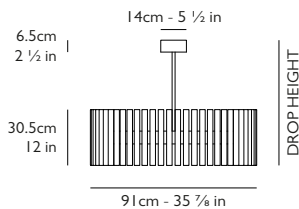

Certification

CE (220-240v), UL (110-130v)

Ceiling Plate / Canopy

H 6.5cm x Dia 14cm - H 2 1/2 in x Dia 5 1/2 in polished stainless steel

Suspension

Polished stainless steel rod, Ø 1.6cm - 5/8 in x L. 50cm - 19 3/8 in (standard length).
Standard overall drop height of 75.25cm - 29 3/8 in from ceiling to underside of bulb.
Rod length can be adjusted in increments of 16cm / 6 1/4 in, 50cm / 19 3/8 in and
100cm / 39 3/8 in or combination of. Overall drop height will change accordingly.

Dimensions
Aurora Ring 1 (20): Dia 32cm - Dia 12 5/8 in Bulb: H 30.5cm x Dia 3cm - H 12 in x Dia 1 1/8 in

AURORA RING 2 (32)

Product Codes	110-130V	220-240V
Aurora Ring 2 (32)	AUR0132	AUR0032

Weight
Product (net) 10 kg / 22 lbs

Illumination
64W, 2700k, CRI 95, 32x supplied Bulb: 2W linear LED filament, 200 lumen, 25k hrs,

Dimensions
Aurora Ring 2 (32): Dia 50cm - Dia 19 3/8 in Bulb: H 30.5cm x Dia 3cm - H 12 in x Dia 1 1/8 in

Dimensions
Aurora Ring 3 (45): Dia 69cm - Dia 27 1/8 in Bulb: H 30.5cm x Dia 3cm - H 12 in x Dia 1 1/8 in

AURORA RING 4 (60)

Product Codes	110-130V	220-240V
Aurora Ring 4 (60)	AUR0160	AUR0060

Weight
Product (net) 19 kg / 42 lbs