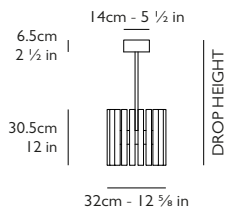

LEE BROOM

AURORA

Materials

Polished stainless steel & reeded glass

Dimming

Dimmable. 20% - 100% with selected dimmers. Mains voltage. Trailing edge
Please contact us for recommended dimmers

Illumination

Due to natural light refractions through the reeded handmade glass of each bulb, subtle color changes in the LED filament may occur from different angles.

Certification

CE (220-240v), UL (110-130v)

Ceiling Plate / Canopy

H 6.5cm x Dia 14cm - H 2 1/2 in x Dia 5 1/2 in polished stainless steel

Suspension

Polished stainless steel rod, Ø 1.6cm - 5/8 in x L. 50cm - 19 3/8 in (standard length).
Standard overall drop height of 75.25cm - 29 3/8 in from ceiling to underside of bulb.
Rod length can be adjusted in increments of 16cm / 6 1/4 in, 50cm / 19 3/8 in and
100cm / 39 3/8 in or combination of. Overall drop height will change accordingly.

AURORA RING 1 (20)

Product Codes	110-130V	220-240V
Aurora Ring 1 (20)	AUR0120	AUR0020

Weight
Product (net) 6 kg / 13.3 lbs

Illumination
40W, 2700k, CRI 95, 20x supplied Bulb: 2W linear LED filament, 200 lumen, 25k hrs,

Dimensions
Aurora Ring 1 (20): Dia 32cm - Dia 12 5/8 in Bulb: H 30.5cm x Dia 3cm - H 12 in x Dia 1 1/8 in