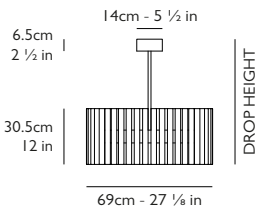

AURORA RING 3 (45)

Product Codes	110-130V	220-240V
Aurora Ring 3 (45)	AUR0145	AUR0045

Weight
Product (net) 14 kg / 31 lbs

Illumination
90W, 2700k, CRI 95, 45x supplied Bulb: 2W linear LED filament, 200 lumen, 25k hrs,

Dimensions
Aurora Ring 3 (45): Dia 69cm - Dia 27 1/8 in Bulb: H 30.5cm x Dia 3cm - H 12 in x Dia 1 1/8 in