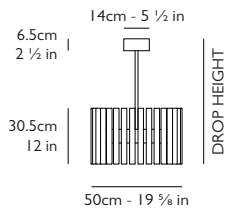

Certification

CE (220-240v), UL (110-130v)

Ceiling Plate / Canopy

H 6.5cm x Dia 14cm - H 2 1/2 in x Dia 5 1/2 in polished stainless steel

Suspension

Polished stainless steel rod, Ø 1.6cm - 5/8 in x L. 50cm - 19 3/8 in (standard length).
Standard overall drop height of 75.25cm - 29 3/8 in from ceiling to underside of bulb.
Rod length can be adjusted in increments of 16cm / 6 1/4 in, 50cm / 19 3/8 in and
100cm / 39 3/8 in or combination of. Overall drop height will change accordingly.

Dimensions
Aurora Ring 1 (20): Dia 32cm - Dia 12 5/8 in Bulb: H 30.5cm x Dia 3cm - H 12 in x Dia 1 1/8 in

AURORA RING 2 (32)

Product Codes	110-130V	220-240V
Aurora Ring 2 (32)	AUR0132	AUR0032

Weight
Product (net) 10 kg / 22 lbs

Dimensions
Aurora Ring 3 (45): Dia 69cm - Dia 27 1/8 in Bulb: H 30.5cm x Dia 3cm - H 12 in x Dia 1 1/8 in

AURORA RING 4 (60)

Product Codes	110-130V	220-240V
Aurora Ring 4 (60)	AUR0160	AUR0060

Weight
Product (net) 19 kg / 42 lbs

Dimensions
Aurora Ring 5 (72): Dia 109cm - Dia 42 7/8 in Bulb: H 30.5cm x Dia 3cm - H 12 in x Dia 1 1/8 in

UK & Global Inquiries: +44 207 820 0742 - info@leebroom.com

US & Canada Inquiries: +1 212 804 8477 - sales@leebroom.com