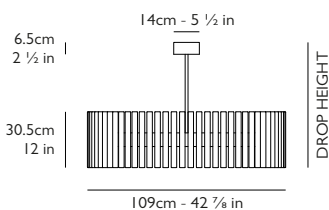

AURORA RING 5 (72)

Product Codes	110-130V	220-240V
Aurora Ring 5 (72)	AUR0172	AUR0072

Weight
Product (net) 24 kg / 53 lbs

Illumination
144W, 2700k, CRI 95, 72x supplied Bulb: 2W linear LED filament, 200 lumen, 25k hrs,

Dimensions
Aurora Ring 5 (72): Dia 109cm - Dia 42 7/8 in Bulb: H 30.5cm x Dia 3cm - H 12 in x Dia 1 1/8 in

UK & Global Inquiries: +44 207 820 0742 - info@leebroom.com

US & Canada Inquiries: +1 212 804 8477 - sales@leebroom.com

www.leebroom.com

0921rev05