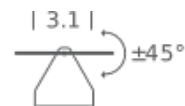

Dimensions 5.9 X 9.4 X 3.9

Gross weight 2 lbs

APPLIQUE À VOLET PIVOTANT

Charlotte Perriand

R7S HALO

Lamping

Source	R7S (75mm)
Total power	80W
Emission	INDIRECT, ORIENTABLE
Switching	dimmable, according to bulb
Tension	120V
Ip class	20
Dimensions	5.1 X 3.1 X 6.7
Materials	aluminum
Notes	orientable