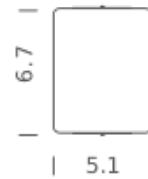

Dimensions 5.9 X 9.4 X 3.9

Gross weight 2 lbs

APPLIQUE À VOLET PIVOTANT

Charlotte Perriand

LED

Lamping

Source	LED BOARD
Total power	10W
Emission	INDIRECT, ORIENTABLE
Tension	120V
Color temperature	3000K
Luminous flux	1000lm
Typ cri	83
Energy class	A+
Ip class	20
Dimensions	5.1 X 3.1 X 6.7
Materials	aluminum
Notes	orientable