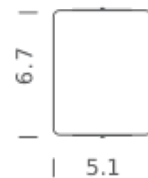

APPLIQUE À VOLET PIVOTANT

Charlotte Perriand

E12 FLUO/LED/HALO

Lamping

Source	E12 QT-DE
Total power	40W
Emission	INDIRECT, ORIENTABLE
Switching	switch on board
Tension	120V
Ip class	20
Dimensions	5.1 X 3.1 X 6.7
Materials	aluminum
Notes	orientable, bulb Ø max 1.2", with external cable plug (removable), cable length 3.6'