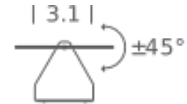

APPLIQUE À VOLET PIVOTANT

Charlotte Perriand

E12 FLUO/LED/HALO

Lamping

Source	E12 QT-DE
Total power	40W
Emission	INDIRECT, ORIENTABLE
Switching	switch on board
Tension	120V
Ip class	20
Dimensions	5.1 X 3.1 X 6.7
Materials	aluminum
Notes	orientable, bulb Ø max 1.2", with external cable plug (removable), cable length 3.6'