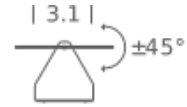

Dimensions 5.9 X 9.4 X 3.9

Gross weight 2 lbs

APPLIQUE À VOLET PIVOTANT

Charlotte Perriand

LED

Lamping

Source	LED BOARD
Total power	10W
Emission	INDIRECT, ORIENTABLE
Tension	120V
Color temperature	3000K
Luminous flux	1000lm
Typ cri	83
Energy class	A+
Ip class	20
Dimensions	5.1 X 3.1 X 6.7
Materials	aluminum
Notes	orientable