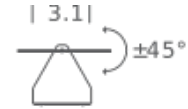

APPLIQUE À VOLET PIVOTANT DOUBLE

Charlotte Perriand

E12 FLUO/LED/HALO

Lamping

Source	E12 QT-DE
Total power	2 x 40W
Emission	INDIRECT, ORIENTABLE
Switching	dimmable, according to bulb
Tension	120V
Ip class	20
Dimensions	5.1
Materials	aluminum
Notes	orientable, bulb Ø max 1.2"

Codes

AVP EWD 33
aluminum
AVP EWN 33
black
AVP EWH 33
inox
Net lamp weight

Structure

white

Diffuser

white

white

2.8 lbs

Package 1

Dimensions	6.3
Gross weight	3.9 lbs