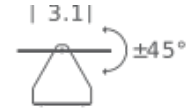

Net lamp weight

Structure

white

white

white

Diffuser

Package 1

Dimensions 6.3" x 14.6" x 6.3"

Gross weight 3.9 lbs

APPLIQUE À VOLET PIVOTANT DOUBLE

Charlotte Perriand

R7S HALO

Lamping

| | |
|-------------|-----------------------------|
| Source | R7S (75mm) |
| Total power | 2 x 80W |
| Emission | INDIRECT, ORIENTABLE |
| Switching | dimnable, according to bulb |
| Tension | 120V |
| Ip class | 20 |
| Dimensions | 5.1" x 3.1" x 13.4" |
| Materials | aluminum |
| Notes | orientable |