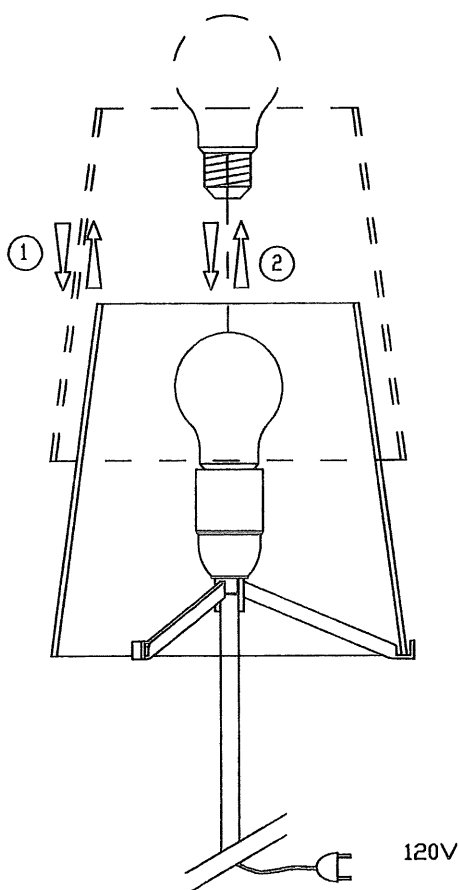

FontanaArte

MOD.3247TA
TENSION: 120V
POWER: 1XMax 100W A19

MOD.3247TA/0
TENSION: 120V
POWER: 1XMax 75W A19

MOD.3247
TENSION: 120V
POWER: 4XMax 60W A19
1XMax 100W A19

MOD.3247/1
TENSION: 120V
POWER: 1XMax 150W A19

MOD.3247TA
MOD.3247TA/0
MOD.3247/1

CAUTION! IMPORTANT SAFETY INSTRUCTIONS:
This portable lamp has a polarized plug (one blade is wider than other) as a feature to reduce the risk of electric shock. This plug will fit in a polarized outlet only one way. If the plug does not fit fully in the outlet, reverse the plug. If it still does not fit, contact a qualified electrician. Never use with an extension cord unless plug can be fully inserted. Do not alter the plug.