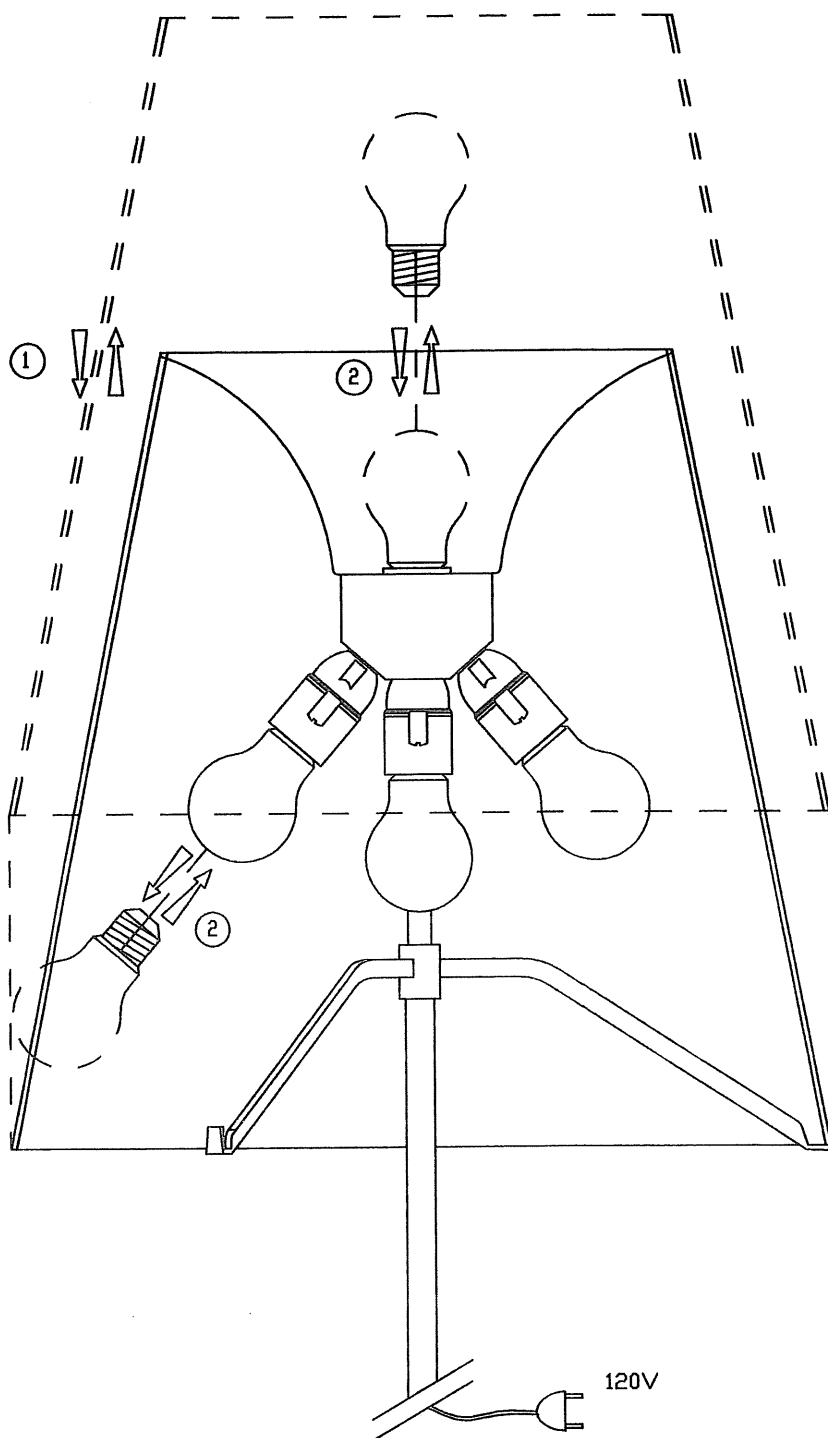

FontanaArte

MOD.3247TA
TENSION: 120V
POWER: 1XMax 100W A19

MOD.3247TA/0
TENSION: 120V
POWER: 1XMax 75W A19

MOD.3247
TENSION: 120V
POWER: 4XMax 60W A19
1XMax 100W A19

MOD.3247/1
TENSION: 120V
POWER: 1XMax 150W A19

MOD.3247TA
MOD.3247TA/0
MOD.3247/1

CAUTION! IMPORTANT SAFETY INSTRUCTIONS:
This portable lamp has a polarized plug (one blade is wider than other) as a feature to reduce the risk of electric shock. This plug will fit in a polarized outlet only one way. If the plug does not fit fully in the outlet, reverse the plug. If it still does not fit, contact a qualified electrician. Never use with an extension cord unless plug can be fully inserted. Do not alter the plug.