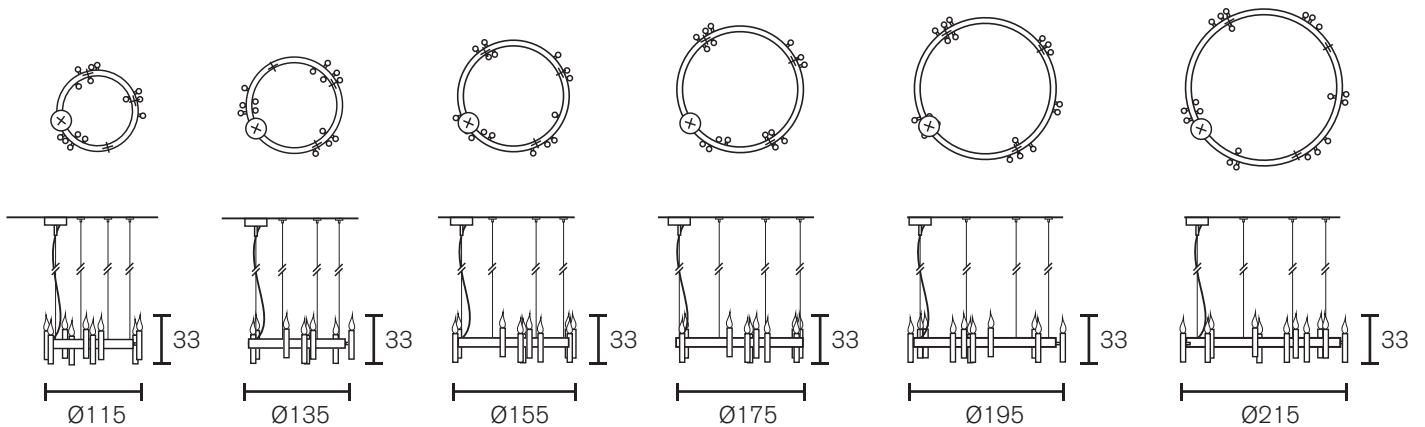

Collection Shiro

TECHNICAL DATA SHEET

Suspension Ring

Art.nr.	Dimensions	Light bulb	Weight	Finish
SHSR100BLM	Ø115xH.33 cm	14x E14	23,0 kg	black matt finish
SHSR100WM	Ø115xH.33 cm	14x E14	23,0 kg	white matt finish
SHSR100B	Ø115xH.33 cm	14x E14	23,0 kg	bronze finish
SHSR100BRBUR	Ø115xH.33 cm	14x E14	23,0 kg	brass burnished finish
SHSR120BLM	Ø135xH.33 cm	14x E14	28,0 kg	black matt finish
SHSR120WM	Ø135xH.33 cm	14x E14	28,0 kg	white matt finish
SHSR120B	Ø135xH.33 cm	14x E14	28,0 kg	bronze finish
SHSR120BRBUR	Ø135xH.33 cm	14x E14	28,0 kg	brass burnished finish
SHSR140BLM	Ø155xH.33 cm	16x E14	35,0 kg	black matt finish
SHSR140WM	Ø155xH.33 cm	16x E14	35,0 kg	white matt finish
SHSR140B	Ø155xH.33 cm	16x E14	35,0 kg	bronze finish
SHSR140BRBUR	Ø155xH.33 cm	16x E14	35,0 kg	brass burnished finish
SHSR160BLM	Ø175xH.33 cm	16x E14	50,0 kg	black matt finish
SHSR160WM	Ø175xH.33 cm	16x E14	50,0 kg	white matt finish
SHSR160B	Ø175xH.33 cm	16x E14	50,0 kg	bronze finish
SHSR160BRBUR	Ø175xH.33 cm	16x E14	50,0 kg	brass burnished finish
SHSR180BLM	Ø195xH.33 cm	18x E14	75,0 kg	black matt finish
SHSR180WM	Ø195xH.33 cm	18x E14	75,0 kg	white matt finish
SHSR180B	Ø195xH.33 cm	18x E14	75,0 kg	bronze finish
SHSR180BRBUR	Ø195xH.33 cm	18x E14	75,0 kg	brass burnished finish
SHSR200BLM	Ø215xH.33 cm	20x E14	100,0 kg	black matt finish
SHSR200WM	Ø215xH.33 cm	20x E14	100,0 kg	white matt finish
SHSR200B	Ø215xH.33 cm	20x E14	100,0 kg	bronze finish
SHSR200BRBUR	Ø215xH.33 cm	20x E14	100,0 kg	brass burnished finish