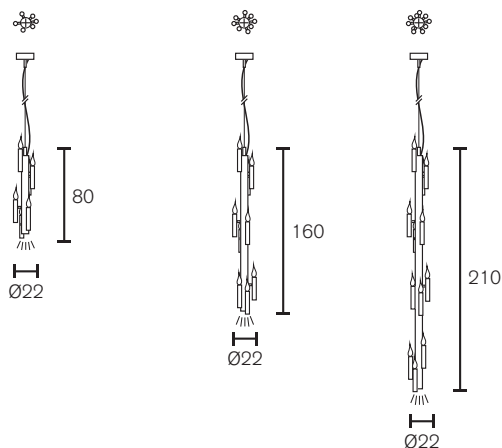

Suspension Vertical

Art.nr.	Dimensions	Light bulb	Weight	Finish
SHSV70BLM	Ø22xH.80 cm	6x E14	8,0 kg	1x GU10 downlight, black matt finish
SHSV70WM	Ø22xH.80 cm	6x E14	8,0 kg	1x GU10 downlight, white matt finish
SHSV70B	Ø22xH.80 cm	6x E14	8,0 kg	1x GU10 downlight, bronze finish
SHSV70BRBUR	Ø22xH.80 cm	6x E14	8,0 kg	1x GU10 downlight, brass burnished finish
SHSV150BLM	Ø22xH.160 cm	9x E14	18,0 kg	1x GU10 downlight, black matt finish
SHSV150WM	Ø22xH.160 cm	9x E14	18,0 kg	1x GU10 downlight, white matt finish
SHSV150B	Ø22xH.160 cm	9x E14	18,0 kg<!-- </tr-->