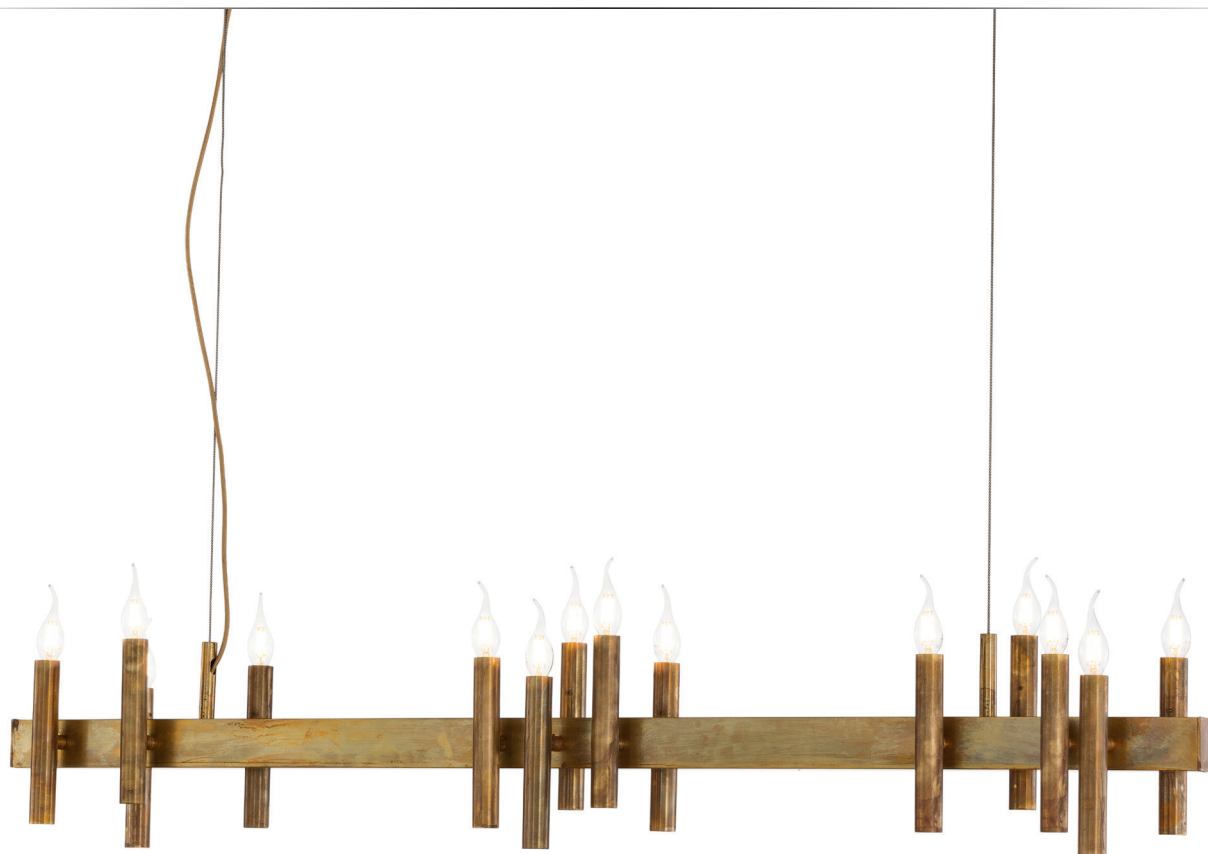

Collection Shiro

TECHNICAL DATA SHEET

Suspension Ring

Art.nr.	Dimensions	Light bulb	Weight	Finish
SHSR100BLM	Ø115xH.33 cm	14x E14	23,0 kg	black matt finish
SHSR100WM	Ø115xH.33 cm	14x E14	23,0 kg	white matt finish
SHSR100B	Ø115xH.33 cm	14x E14	23,0 kg	bronze finish
SHSR100BRBUR	Ø115xH.33 cm	14x E14	23,0 kg	brass burnished finish
SHSR120BLM	Ø135xH.33 cm	14x E14	28,0 kg	black matt finish
SHSR120WM	Ø135xH.33 cm	14x E14	28,0 kg	white matt finish
SHSR120B	Ø135xH.33 cm	14x E14	28,0 kg	bronze finish
SHSR120BRBUR	Ø135xH.33 cm	14x E14	28,0 kg	brass burnished finish
SHSR140BLM	Ø155xH.33 cm	16x E14	35,0 kg	black matt finish
SHSR140WM	Ø155xH.33 cm	16x E14	35,0 kg	white matt finish
SHSR140B	Ø155xH.33 cm	16x E14	35,0 kg	bronze finish
SHSR140BRBUR	Ø155xH.33 cm	16x E14	35,0 kg	brass burnished finish
SHSR160BLM	Ø175xH.33 cm	16x E14	50,0 kg	black matt finish
SHSR160WM	Ø175xH.33 cm	16x E14	50,0 kg	white matt finish
SHSR160B	Ø175xH.33 cm	16x E14	50,0 kg	bronze finish
SHSR160BRBUR	Ø175xH.33 cm	16x E14	50,0 kg	brass burnished finish
SHSR180BLM	Ø195xH.33 cm	18x E14	75,0 kg	black matt finish
SHSR180WM	Ø195xH.33 cm	18x E14	75,0 kg	white matt finish
SHSR180B	Ø195xH.33 cm	18x E14	75,0 kg	bronze finish
SHSR180BRBUR	Ø195xH.33 cm	18x E14	75,0 kg	brass burnished finish
SHSR200BLM	Ø215xH.33 cm	20x E14	100,0 kg	black matt finish
SHSR200WM	Ø215xH.33 cm	20x E14	100,0 kg	white matt finish
SHSR200B	Ø215xH.33 cm	20x E14	100,0 kg	bronze finish
SHSR200BRBUR	Ø215xH.33 cm	20x E14	100,0 kg	brass burnished finish