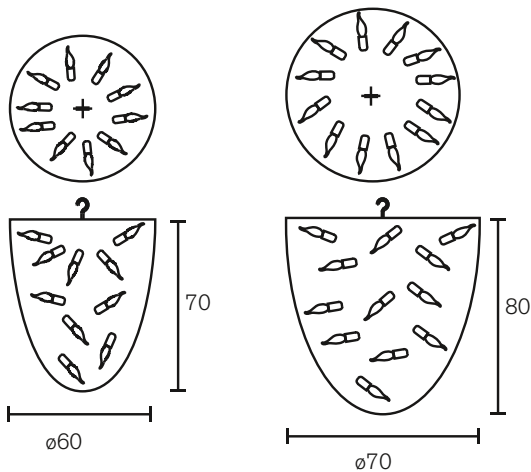

Collection Love You Love You Not 2007

TECHNICAL DATA SHEET

Chandelier Conical

Art.nr.	Dimensions
LYCC60BL	Ø 60cm, Height 70cm, Length chain 170cm, 10x E14, 22,0 kg, black finish
LYCC60W	Ø 60cm, Height 70cm, Length chain 170cm, 10x E14, 22,0 kg, white finish
LYCC60N	Ø 60cm, Height 70cm, Length chain 170cm, 10x E14, 22,0 kg, nickel finish
LYCC70BL	Ø 70cm, Height 80cm, Length chain 170cm, 12x E14, 28,0 kg, black finish
LYCC70W	Ø 70cm, Height 80cm, Length chain 170cm, 12x E14, 28,0 kg, white finish
LYCC70N	Ø 70cm, Height 80cm, Length chain 170cm, 12x E14, 28,0 kg, nickel finish

Chandelier Oval

Art.nr.	Dimensions
LYOC60BL	Length 120cm, Width 60cm, Height 65cm, Length chain 170cm, 16x E14, 25,0 kg, black finish
LYOC60W	Length 120cm, Width 60cm, Height 65cm, Length chain 170cm, 16x E14, 25,0 kg, white finish
LYOC60N	Length 120cm, Width 60cm, Height 65cm, Length chain 170cm, 16x E14, 25,0 kg, nickel finish
LYOC70BL	Length 140cm, Width 70cm, Height 65cm, Length chain 170cm, 16x E14, 26,0 kg, black finish
LYOC70W	Length 140cm, Width 70cm, Height 65cm, Length chain 170cm, 16x E14, 26,0 kg, white finish
LYOC70N	Length 140cm, Width 70cm, Height 65cm, Length chain 170cm, 16x E14, 26,0 kg, nickel finish
LYOC80BL	Length 160cm, Width 70cm, Height 65cm, Length chain 170cm, 18x E14, 41,0 kg, black finish
LYOC80W	Length 160cm, Width 70cm, Height 65cm, Length chain 170cm, 18x E14, 41,0 kg, white finish
LYOC80N	Length 160cm, Width 70cm, Height 65cm, Length chain 170cm, 18x E14, 41,0 kg, nickel finish
LYOC100BL	Length 200cm, Width 70cm, Height 65cm, Length chain 170cm, 24x E14, 65,0 kg, black finish
LYOC100W	Length 200cm, Width 70cm, Height 65cm, Length chain 170cm, 24x E14, 65,0 kg, white finish
LYOC100N	Length 200cm, Width 70cm, Height 65cm, Length chain 170cm, 24x E14, 65,0 kg, nickel finish