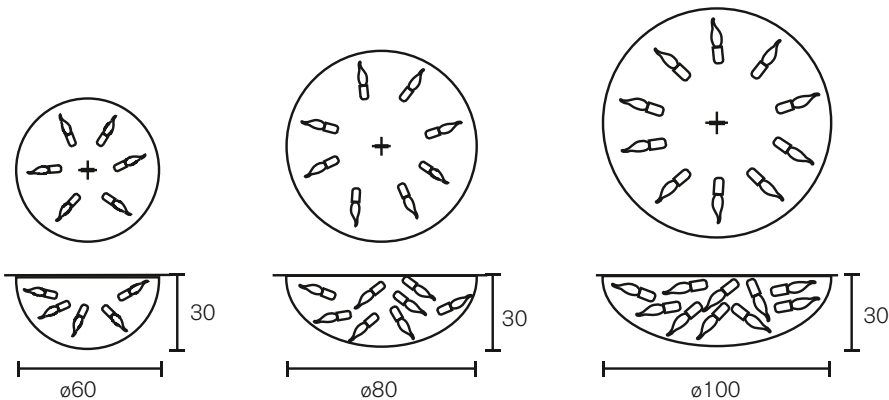

All chandeliers are supplied with 1,7 meter chain, 2 meter electrical cable and a ceiling shade.

Chandelier Round

Art.nr.	Dimensions
LYC80BL	Ø 80cm, Height 45cm, Length chain 170cm, 12x E14, 22,0 kg, black finish
LYC80W	Ø 80cm, Height 45cm, Length chain 170cm, 12x E14, 22,0 kg, white finish
LYC80N	Ø 80cm, Height 45cm, Length chain 170cm, 12x E14, 22,0 kg, nickel finish
LYC100BL	Ø 100cm, Height 55cm, Length chain 170cm, 14x E14, 35,0 kg, black finish
LYC100W	Ø 100cm, Height 55cm, Length chain 170cm, 14x E14, 35,0 kg, white finish
LYC100N	Ø 100cm, Height 55cm, Length chain 170cm, 14x E14, 35,0 kg, nickel finish
LYC120BL	Ø 120cm, Height 70cm, Length chain 170cm, 16x E14, 55,0 kg, black finish
LYC120W	Ø 120cm, Height 70cm, Length chain 170cm, 16x E14, 55,0 kg, white finish
LYC120N	Ø 120cm, Height 70cm, Length chain 170cm, 16x E14, 55,0 kg, nickel finish
LYC140BL	Ø 140cm, Height 70cm, Length chain 170cm, 18x E14, 60,0 kg, black finish
LYC140W	Ø 140cm, Height 70cm, Length chain 170cm, 18x E14, 60,0 kg, white finish
LYC140N	Ø 140cm, Height 70cm, Length chain 170cm, 18x E14, 60,0 kg, nickel finish

Ceiling Lamp

Art.nr.	Dimensions
LYP60BL	Ø 60cm, Height 30cm, 6x E14, 8,0 kg, black finish
LYP60W	Ø 60cm, Height 30cm, 6x E14, 8,0 kg, white finish
LYP60N	Ø 60cm, Height 30cm, 6x E14, 8,0 kg, nickel finish
LYP80BL	Ø 80cm, Height 30cm, 8x E14, 13,0 kg, black finish
LYP80W	Ø 80cm, Height 30cm, 8x E14, 13,0 kg, white finish
LYP80N	Ø 80cm, Height 30cm, 8x E14, 13,0 kg, nickel finish
LYP100BL	Ø 100cm, Height 30cm, 10x E14, 20,0 kg, black finish
LYP100W	Ø 100cm, Height 30cm, 10x E14, 20,0 kg, white finish
LYP100N	Ø 100cm, Height 30cm, 10x E14, 20,0 kg, nickel finish