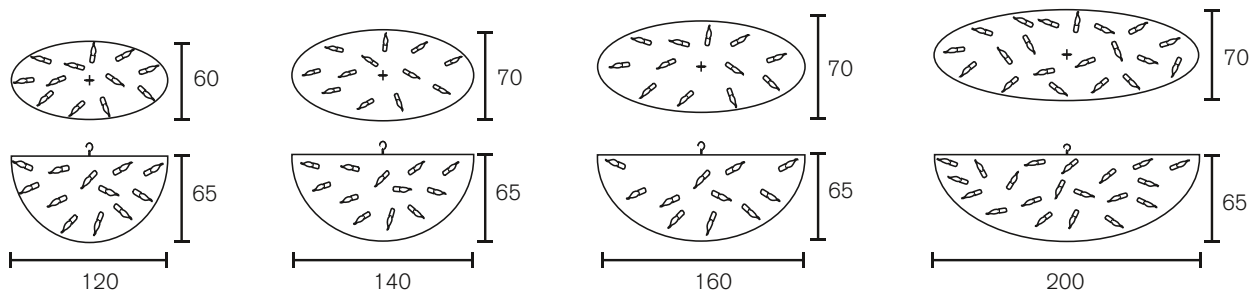

Collection Love You Love You Not 2007

TECHNICAL DATA SHEET

Chandelier Conical

Art.nr.	Dimensions
LYCC60BL	Ø 60cm, Height 70cm, Length chain 170cm, 10x E14, 22,0 kg, black finish
LYCC60W	Ø 60cm, Height 70cm, Length chain 170cm, 10x E14, 22,0 kg, white finish
LYCC60N	Ø 60cm, Height 70cm, Length chain 170cm, 10x E14, 22,0 kg, nickel finish
LYCC70BL	Ø 70cm, Height 80cm, Length chain 170cm, 12x E14, 28,0 kg, black finish
LYCC70W	Ø 70cm, Height 80cm, Length chain 170cm, 12x E14, 28,0 kg, white finish
LYCC70N	Ø 70cm, Height 80cm, Length chain 170cm, 12x E14, 28,0 kg, nickel finish

Chandelier Oval

Art.nr.	Dimensions
LYOC60BL	Length 120cm, Width 60cm, Height 65cm, Length chain 170cm, 16x E14, 25,0 kg, black finish
LYOC60W	Length 120cm, Width 60cm, Height 65cm, Length chain 170cm, 16x E14, 25,0 kg, white finish
LYOC60N	Length 120cm, Width 60cm, Height 65cm, Length chain 170cm, 16x E14, 25,0 kg, nickel finish
LYOC70BL	Length 140cm, Width 70cm, Height 65cm, Length chain 170cm, 16x E14, 26,0 kg, black finish
LYOC70W	Length 140cm, Width 70cm, Height 65cm, Length chain 170cm, 16x E14, 26,0 kg, white finish
LYOC70N	Length 140cm, Width 70cm, Height 65cm, Length chain 170cm, 16x E14, 26,0 kg, nickel finish
LYOC80BL	Length 160cm, Width 70cm, Height 65cm, Length chain 170cm, 18x E14, 41,0 kg, black finish
LYOC80W	Length 160cm, Width 70cm, Height 65cm, Length chain 170cm, 18x E14, 41,0 kg, white finish
LYOC80N	Length 160cm, Width 70cm, Height 65cm, Length chain 170cm, 18x E14, 41,0 kg, nickel finish
LYOC100BL	Length 200cm, Width 70cm, Height 65cm, Length chain 170cm, 24x E14, 65,0 kg, black finish
LYOC100W	Length 200cm, Width 70cm, Height 65cm, Length chain 170cm, 24x E14, 65,0 kg, white finish
LYOC100N	Length 200cm, Width 70cm, Height 65cm, Length chain 170cm, 24x E14, 65,0 kg, nickel finish