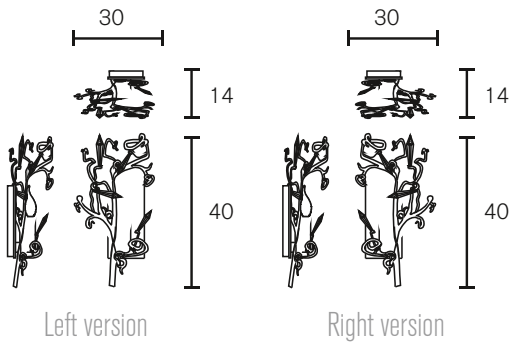

Wall Lamp

Art.nr.	Dimensions
ILW30BL-L	Width 30cm, Height 40cm, Depth 14cm, 1x E14, 3,0 kg, black finish, left version
ILW30BL-R	Width 30cm, Height 40cm, Depth 14cm, 1x E14, 3,0 kg, black finish, right version
ILW30W-L	Width 30cm, Height 40cm, Depth 14cm, 1x E14, 3,0 kg, white finish, left version
ILW30W-R	Width 30cm, Height 40cm, Depth 14cm, 1x E14, 3,0 kg, white finish, right version
ILW30N-L	Width 30cm, Height 40cm, Depth 14cm, 1x E14, 3,0 kg, nickel finish, left version
ILW30N-R	Width 30cm, Height 40cm, Depth 14cm, 1x E14, 3,0 kg, nickel finish, right version