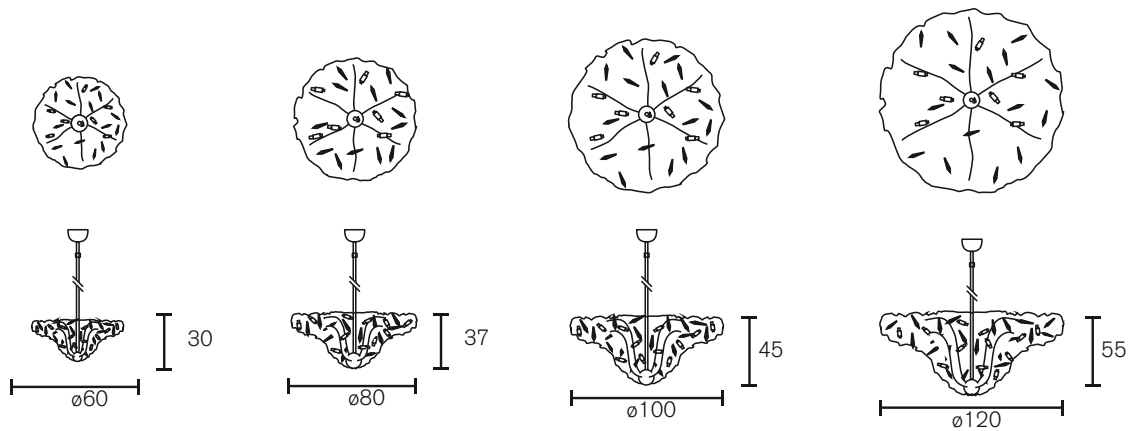

Chandelier Round Upside-down

Art.nr.	Dimensions
ILCUSD60BL	Ø 60cm, Height 30cm, Length stem 200cm, 10x G9, 28,0 kg, black finish
ILCUSD60W	Ø 60cm, Height 30cm, Length stem 200cm, 10x G9, 28,0 kg, white finish
ILCUSD60N	Ø 60cm, Height 30cm, Length stem 200cm, 10x G9, 28,0 kg, nickel finish
ILCUSD80BL	Ø 80cm, Height 37cm, Length stem 200cm, 12x G9, 29,5 kg, black finish
ILCUSD80W	Ø 80cm, Height 37cm, Length stem 200cm, 12x G9, 29,5 kg, white finish
ILCUSD80N	Ø 80cm, Height 37cm, Length stem 200cm, 12x G9, 29,5 kg, nickel finish
ILCUSD100BL	Ø 100cm, Height 45cm, Length stem 200cm, 15x G9, 36,0 kg, black finish
ILCUSD100W	Ø 100cm, Height 45cm, Length stem 200cm, 15x G9, 36,0 kg, white finish
ILCUSD100N	Ø 100cm, Height 45cm, Length stem 200cm, 15x G9, 36,0 kg, nickel finish
ILCUSD120BL	Ø 120cm, Height 55cm, Length stem 200cm, 18x G9, 46,0 kg, black finish
ILCUSD120W	Ø 120cm, Height 55cm, Length stem 200cm, 18x G9, 46,0 kg, white finish
ILCUSD120N	Ø 120cm, Height 55cm, Length stem 200cm, 18x G9, 46,0 kg, nickel finish

Chandelier Oval

Art.nr.	Dimensions
ILCO115BL	Length 115cm, Width 65cm, Height 40cm, Length stem 200cm, 12x G9, 27,0 kg, black finish
ILCO115W	Length 115cm, Width 65cm, Height 40cm, Length stem 200cm, 12x G9, 27,0 kg, white finish
ILCO115N	Length 115cm, Width 65cm, Height 40cm, Length stem 200cm, 12x G9, 27,0 kg, nickel finish
ILCO135BL	Length 135cm, Width 65cm, Height 45cm, Length stem 200cm, 12x G9, 30,0 kg, black finish
ILCO135W	Length 135cm, Width 65cm, Height 45cm, Length stem 200cm, 12x G9, 30,0 kg, white finish
ILCO135N	Length 135cm, Width 65cm, Height 45cm, Length stem 200cm, 12x G9, 30,0 kg, nickel finish
ILCO155BL	Length 155cm, Width 65cm, Height 45cm, Length stem 200cm, 12x G9, 40,0 kg, black finish
ILCO155W	Length 155cm, Width 65cm, Height 45cm, Length stem 200cm, 12x G9, 40,0 kg, white finish
ILCO155N	Length 155cm, Width 65cm, Height 45cm, Length stem 200cm, 12x G9, 40,0 kg, nickel finish