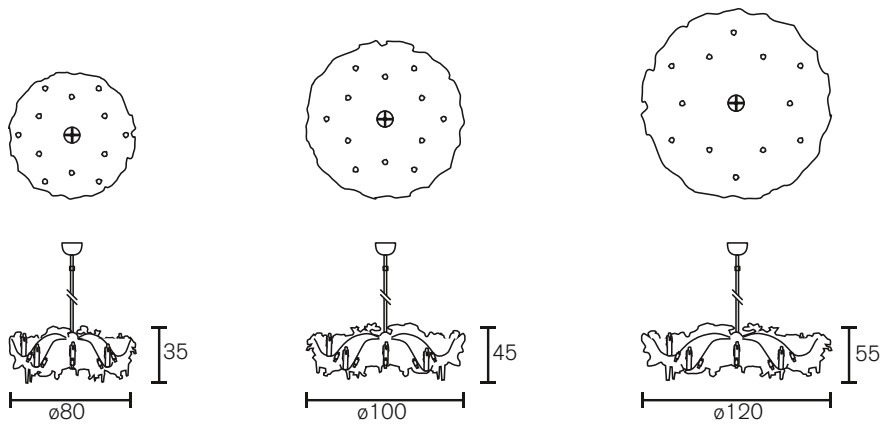

Collection Icy Lady 2005

TECHNICAL DATA SHEET

ICY LADY HANGING LAMP ROUND ILC100N

Hanging lamp Round

Art.nr.	Dimensions
ILC80BL	Ø 80cm, Height 35cm, Length stem 200cm, 12x G9, 23,0 kg, black finish
ILC80W	Ø 80cm, Height 35cm, Length stem 200cm, 12x G9, 23,0 kg, white finish
ILC80N	Ø 80cm, Height 35cm, Length stem 200cm, 12x G9, 23,0 kg, nickel finish
ILC100BL	Ø 100cm, Height 45cm, Length stem 200cm, 12x G9, 34,0 kg, black finish
ILC100W	Ø 100cm, Height 45cm, Length stem 200cm, 12x G9, 34,0 kg, white finish
ILC100N	Ø 100cm, Height 45cm, Length stem 200cm, 12x G9, 34,0 kg, nickel finish
ILC120BL	Ø 120cm, Height 55cm, Length stem 200cm, 12x G9, 52,0 kg, black finish
ILC120W	Ø 120cm, Height 55cm, Length stem 200cm, 12x G9, 52,0 kg, white finish
ILC120N	Ø 120cm, Height 55cm, Length stem 200cm, 12x G9, 52,0 kg, nickel finish