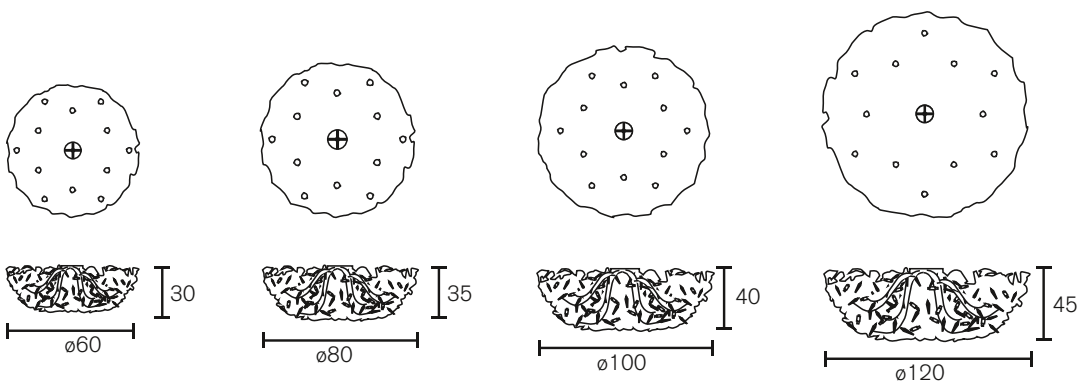

All hanging lamps and chandeliers are supplied with 2 meter stem, 2 meter electrical cable and a ceiling shade. All crystal are original Swarovski crystals.

Wall Lamp

Art.nr.	Dimensions
ILW30BL-L	Width 30cm, Height 40cm, Depth 14cm, 1x E14, 3,0 kg, black finish, left version
ILW30BL-R	Width 30cm, Height 40cm, Depth 14cm, 1x E14, 3,0 kg, black finish, right version
ILW30W-L	Width 30cm, Height 40cm, Depth 14cm, 1x E14, 3,0 kg, white finish, left version
ILW30W-R	Width 30cm, Height 40cm, Depth 14cm, 1x E14, 3,0 kg, white finish, right version
ILW30N-L	Width 30cm, Height 40cm, Depth 14cm, 1x E14, 3,0 kg, nickel finish, left version
ILW30N-R	Width 30cm, Height 40cm, Depth 14cm, 1x E14, 3,0 kg, nickel finish, right version

Ceiling Lamp Round

Art.nr.	Dimensions
ILP60BL	Ø 60cm, Height 30cm, 10x G9, 13,0 kg, black finish
ILP60W	Ø 60cm, Height 30cm, 10x G9, 13,0 kg, white finish
ILP60N	Ø 60cm, Height 30cm, 10x G9, 13,0 kg, nickel finish
ILP80BL	Ø 80cm, Height 35cm, 12x G9, 18,0 kg, black finish
ILP80W	Ø 80cm, Height 35cm, 12x G9, 18,0 kg, white finish
ILP80N	Ø 80cm, Height 35cm, 12x G9, 18,0 kg, nickel finish
ILP100BL	Ø 100cm, Height 40cm, 12x G9, 26,0 kg, black finish
ILP100W	Ø 100cm, Height 40cm, 12x G9, 26,0 kg, white finish
ILP100N	Ø 100cm, Height 40cm, 12x G9, 26,0 kg, nickel finish
ILP120BL	Ø 120cm, Height 45cm, 15x G9, 35,0 kg, black finish
ILP120W	Ø 120cm, Height 45cm, 15x G9, 35,0 kg, white finish
ILP120N	Ø 120cm, Height 45cm, 15x G9, 35,0 kg, nickel finish