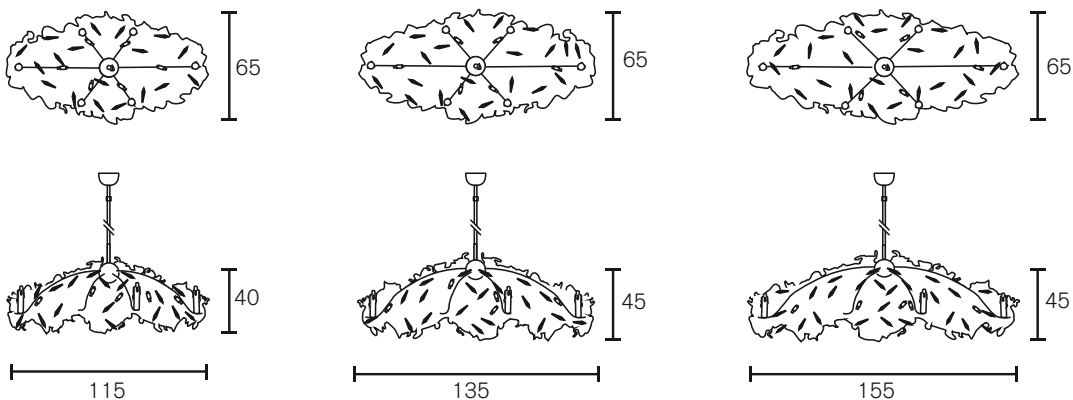

All hanging lamps and chandeliers are supplied with 2 meter stem, 2 meter electrical cable and a ceiling shade. All crystal are original Swarovski crystals.