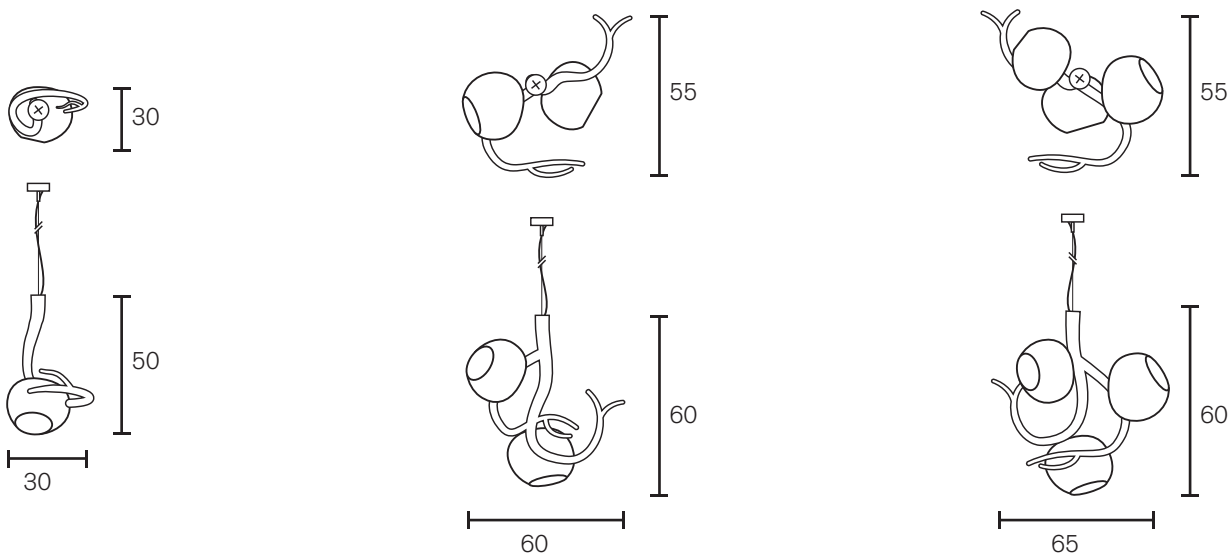

Collection Ersa

TECHNICAL DATA SHEET

Art.nr.	Dimensions	Light bulb	Weight	Finish
ERSA1BLM-GLIRI	L.30xH.50 x D.30 cm	1x E27	6,0 kg	black matt finish, glass sphere iridescent
ERSA1WM-GLIRI	L.30xH.50 x D.30 cm	1x E27	6,0 kg	white matt finish, glass sphere iridescent
ERSA1B-GLIRI	L.30xH.50 x D.30 cm	1x E27	6,0 kg	bronze finish, glass sphere iridescent
ERSA1N-GLIRI	L.30xH.50 x D.30 cm	1x E27	6,0 kg	nickel finish, glass sphere iridescent
ERSA1BR-GLIRI	L.30xH.50 x D.30 cm	1x E27	6,0 kg	brass finish, glass sphere iridescent
ERSA1BRA-GLIRI	L.30xH.50 x D.30 cm	1x E27	6,0 kg	brass aged finish, glass sphere iridescent
ERSA1BRBUR-GLIRI	L.30xH.50 x D.30 cm	1x E27	6,0 kg	brass burnished finish, glass sphere iridescent
ERSA1COP-GLIRI	L.30xH.50 x D.30 cm	1x E27	6,0 kg	copper finish, glass sphere iridescent
ERSA2BLM-GLIRI	L.60xH.60 x D.55 cm	2x E27	8,0 kg	black matt finish, glass sphere iridescent
ERSA2WM-GLIRI	L.60xH.60 x D.55 cm	2x E27	8,0 kg	white matt finish, glass sphere iridescent
ERSA2B-GLIRI	L.60xH.60 x D.55 cm	2x E27	8,0 kg	bronze finish, glass sphere iridescent
ERSA2N-GLIRI	L.60xH.60 x D.55 cm	2x E27	8,0 kg	nickel finish, glass sphere iridescent
ERSA2BR-GLIRI	L.60xH.60 x D.55 cm	2x E27	8,0 kg	brass finish, glass sphere iridescent
ERSA2BRA-GLIRI	L.60xH.60 x D.55 cm	2x E27	8,0 kg	brass aged finish, glass sphere iridescent
ERSA2BRBUR-GLIRI	L.60xH.60 x D.55 cm	2x E27	8,0 kg	brass burnished finish, glass sphere iridescent
ERSA2COP-GLIRI	L.60xH.60 x D.55 cm	2x E27	8,0 kg	copper finish, glass sphere iridescent
ERSA3BLM-GLIRI	L.65xH.60 x D.55 cm	3x E27	10,0 kg	black matt finish, glass sphere iridescent
ERSA3WM-GLIRI	L.65xH.60 x D.55 cm	3x E27	10,0 kg	white matt finish, glass sphere iridescent
ERSA3B-GLIRI	L.65xH.60 x D.55 cm	3x E27	10,0 kg	bronze finish, glass sphere iridescent
ERSA3N-GLIRI	L.65xH.60 x D.55 cm	3x E27	10,0 kg	nickel finish, glass sphere iridescent
ERSA3BR-GLIRI	L.65xH.60 x D.55 cm	3x E27	10,0 kg	brass finish, glass sphere iridescent
ERSA3BRA-GLIRI	L.65xH.60 x D.55 cm	3x E27	10,0 kg	brass aged finish, glass sphere iridescent
ERSA3BRBUR-GLIRI	L.65xH.60 x D.55 cm	3x E27	10,0 kg	brass burnished finish, glass sphere iridescent
ERSA3COP-GLIRI	L.65xH.60 x D.55 cm	3x E27	10,0 kg	copper finish, glass sphere iridescent