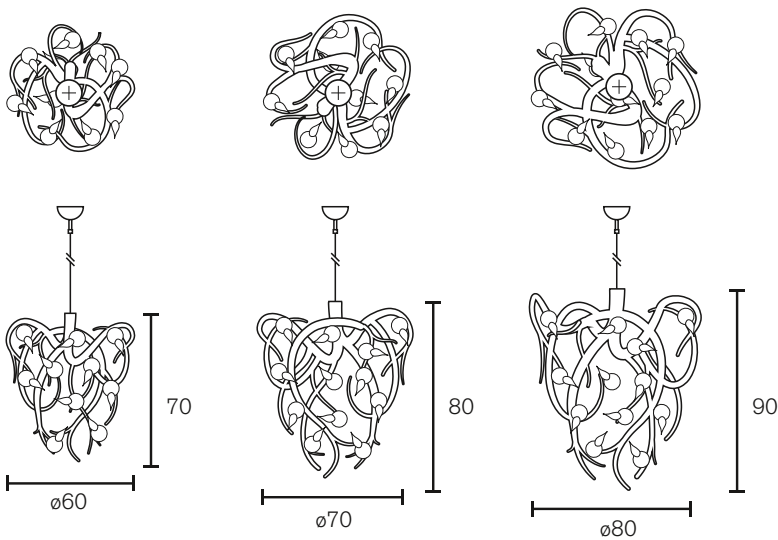

Collection Eve 2016

TECHNICAL DATA SHEET

Chandelier Conical

Art.nr.	Dimensions
EVECC60BLM	Ø 60cm, Height 70cm, Length chain 170cm, 10x E14, 14,0 kg, black matt finish
EVECC60WM	Ø 60cm, Height 70cm, Length chain 170cm, 10x E14, 14,0 kg, white matt finish
EVECC60B	Ø 60cm, Height 70cm, Length chain 170cm, 10x E14, 14,0 kg, bronze finish
EVECC60N	Ø 60cm, Height 70cm, Length chain 170cm, 10x E14, 14,0 kg, nickel finish
EVECC60COP	Ø 60cm, Height 70cm, Length chain 170cm, 10x E14, 14,0 kg, copper finish
EVECC60BR	Ø 60cm, Height 70cm, Length chain 170cm, 10x E14, 14,0 kg, brass finish
EVECC70BLM	Ø 70cm, Height 80cm, Length chain 170cm, 12x E14, 16,0 kg, black matt finish
EVECC70WM	Ø 70cm, Height 80cm, Length chain 170cm, 12x E14, 16,0 kg, white matt finish
EVECC70B	Ø 70cm, Height 80cm, Length chain 170cm, 12x E14, 16,0 kg, bronze finish
EVECC70N	Ø 70cm, Height 80cm, Length chain 170cm, 12x E14, 16,0 kg, nickel finish
EVECC70COP	Ø 70cm, Height 80cm, Length chain 170cm, 12x E14, 16,0 kg, copper finish
EVECC70BR	Ø 70cm, Height 80cm, Length chain 170cm, 12x E14, 16,0 kg, brass finish
EVECC80BLM	Ø 80cm, Height 90cm, Length chain 170cm, 12x E14, 18,0 kg, black matt finish
EVECC80WM	Ø 80cm, Height 90cm, Length chain 170cm, 12x E14, 18,0 kg, white matt finish
EVECC80B	Ø 80cm, Height 90cm, Length chain 170cm, 12x E14, 18,0 kg, bronze finish
EVECC80N	Ø 80cm, Height 90cm, Length chain 170cm, 12x E14, 18,0 kg, nickel finish
EVECC80COP	Ø 80cm, Height 90cm, Length chain 170cm, 12x E14, 18,0 kg, copper finish
EVECC80BR	Ø 80cm, Height 90cm, Length chain 170cm, 12x E14, 18,0 kg, brass finish