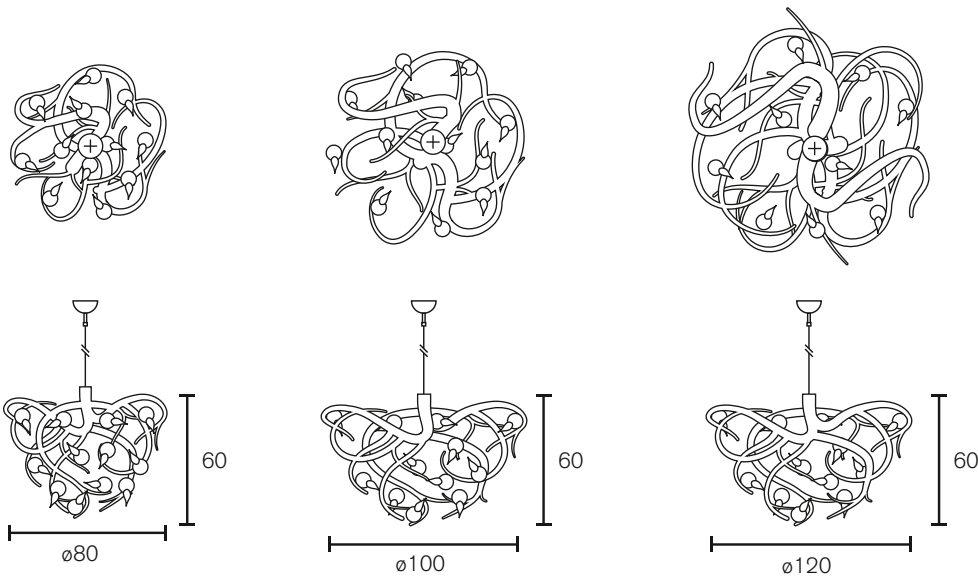

Art.nr.	Dimensions
EVEC80BLM	Ø 80cm, Height 60cm, Length chain 170cm, 12x E14, 11,0 kg, black matt finish
EVEC80WM	Ø 80cm, Height 60cm, Length chain 170cm, 12x E14, 11,0 kg, white matt finish
EVEC80B	Ø 80cm, Height 60cm, Length chain 170cm, 12x E14, 11,0 kg, bronze finish
EVEC80N	Ø 80cm, Height 60cm, Length chain 170cm, 12x E14, 11,0 kg, nickel finish
EVEC80COP	Ø 80cm, Height 60cm, Length chain 170cm, 12x E14, 11,0 kg, copper finish
EVEC80BR	Ø 80cm, Height 60cm, Length chain 170cm, 12x E14, 11,0 kg, brass finish
EVEC100BLM	Ø 100cm, Height 60cm, Length chain 170cm, 14x E14, 13,0 kg, black matt finish
EVEC100WM	Ø 100cm, Height 60cm, Length chain 170cm, 14x E14, 13,0 kg, white matt finish
EVEC100B	Ø 100cm, Height 60cm, Length chain 170cm, 14x E14, 13,0 kg, bronze finish
EVEC100N	Ø 100cm, Height 60cm, Length chain 170cm, 14x E14, 13,0 kg, nickel finish
EVEC100COP	Ø 100cm, Height 60cm, Length chain 170cm, 14x E14, 13,0 kg, copper finish
EVEC100BR	Ø 100cm, Height 60cm, Length chain 170cm, 14x E14, 13,0 kg, brass finish
EVEC120BLM	Ø 120cm, Height 60cm, Length chain 170cm, 16x E14, 15,0 kg, black matt finish
EVEC120WM	Ø 120cm, Height 60cm, Length chain 170cm, 16x E14, 15,0 kg, white matt finish
EVEC120B	Ø 120cm, Height 60cm, Length chain 170cm, 16x E14, 15,0 kg, bronze finish
EVEC120N	Ø 120cm, Height 60cm, Length chain 170cm, 16x E14, 15,0 kg, nickel finish
EVEC120COP	Ø 120cm, Height 60cm, Length chain 170cm, 16x E14, 15,0 kg, copper finish
EVEC120BR	Ø 120cm, Height 60cm, Length chain 170cm, 16x E14, 15,0 kg, brass finish

All chandeliers are supplied with 1,7 meter chain, 2 meter electrical cable and a ceiling shade.