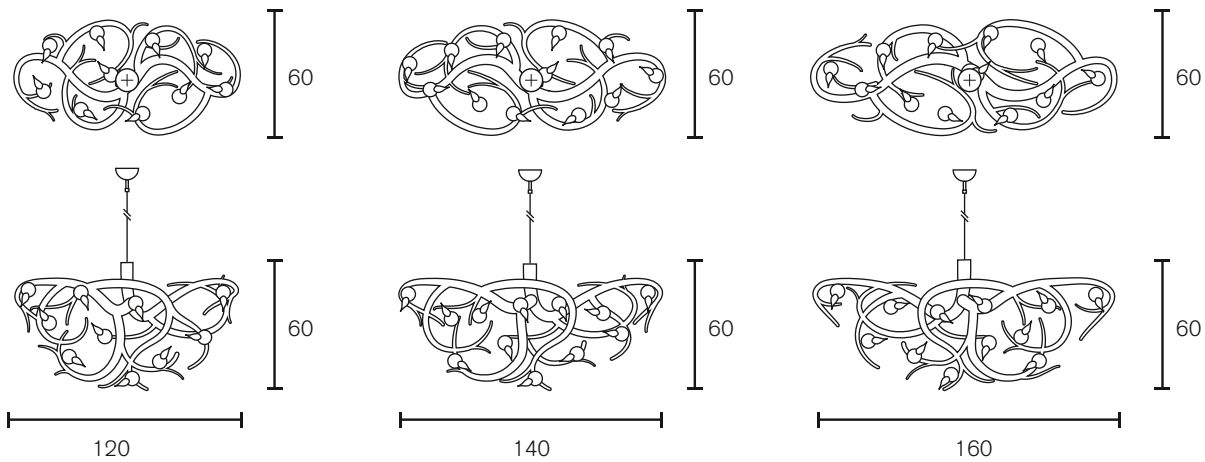

Art.nr.	Dimensions
EVEOC120BLM	Length 120cm, Width 60cm, Height 60cm, Length chain 170cm, 10x E14, 14,0 kg, black matt finish
EVEOC120WM	Length 120cm, Width 60cm, Height 60cm, Length chain 170cm, 10x E14, 14,0 kg, white matt finish
EVEOC120B	Length 120cm, Width 60cm, Height 60cm, Length chain 170cm, 10x E14, 14,0 kg, bronze finish
EVEOC120N	Length 120cm, Width 60cm, Height 60cm, Length chain 170cm, 10x E14, 14,0 kg, nickel finish
EVEOC120COP	Length 120cm, Width 60cm, Height 60cm, Length chain 170cm, 10x E14, 14,0 kg, copper finish
EVEOC120BR	Length 120cm, Width 60cm, Height 60cm, Length chain 170cm, 10x E14, 14,0 kg, brass finish
EVEOC140BLM	Length 140cm, Width 60cm, Height 60cm, Length chain 170cm, 12x E14, 16,0 kg, black matt finish
EVEOC140WM	Length 140cm, Width 60cm, Height 60cm, Length chain 170cm, 12x E14, 16,0 kg, white matt finish
EVEOC140B	Length 140cm, Width 60cm, Height 60cm, Length chain 170cm, 12x E14, 16,0 kg, bronze finish
EVEOC140N	Length 140cm, Width 60cm, Height 60cm, Length chain 170cm, 12x E14, 16,0 kg, nickel finish
EVEOC140COP	Length 140cm, Width 60cm, Height 60cm, Length chain 170cm, 12x E14, 16,0 kg, copper finish
EVEOC140BR	Length 140cm, Width 60cm, Height 60cm, Length chain 170cm, 12x E14, 16,0 kg, brass finish
EVEOC160BLM	Length 160cm, Width 60cm, Height 60cm, Length chain 170cm, 12x E14, 18,0 kg, black matt finish
EVEOC160WM	Length 160cm, Width 60cm, Height 60cm, Length chain 170cm, 12x E14, 18,0 kg, white matt finish
EVEOC160B	Length 160cm, Width 60cm, Height 60cm, Length chain 170cm, 12x E14, 18,0 kg, bronze finish
EVEOC160N	Length 160cm, Width 60cm, Height 60cm, Length chain 170cm, 12x E14, 18,0 kg, nickel finish
EVEOC160COP	Length 160cm, Width 60cm, Height 60cm, Length chain 170cm, 12x E14, 18,0 kg, copper finish
EVEOC160BR	Length 160cm, Width 60cm, Height 60cm, Length chain 170cm, 12x E14, 18,0 kg, brass finish

All chandeliers are supplied with 1,7 meter chain, 2 meter electrical cable and a ceiling shade.